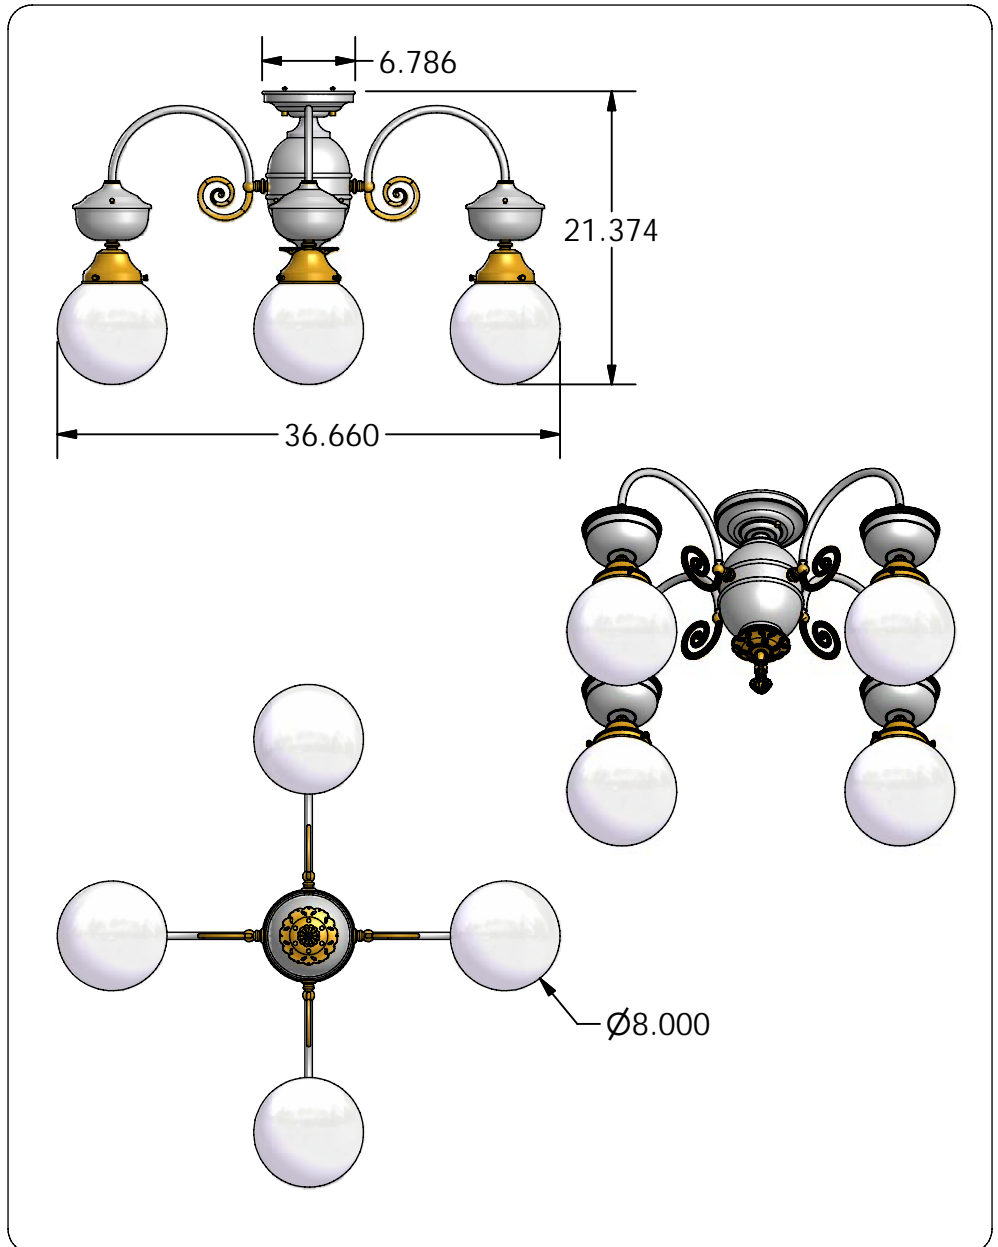

QUOTE #:
Q1502

FIXTURE:
MP1301-00-3621-CFT-0002

LAMPING:
(4) CFTR42W/GX24q-4 UNV

DIFFUSER:
GLASS GLOBE WHITE OPAL

DIAMETER:
36 5/8"

O.A. HT:
21 3/8"

BODY HT:

EXTENSION:

FINISH:
PAINTED STANDARD COLOR

MATERIAL:
ALUMINUM, BRASS

DESIGNED BY: R.V.SHTEYN

DRAWN BY:
R.V.SHTEYN

OPTIONS:

QUESTIONS?
sales@mcfaddenlighting.com

NOTES: