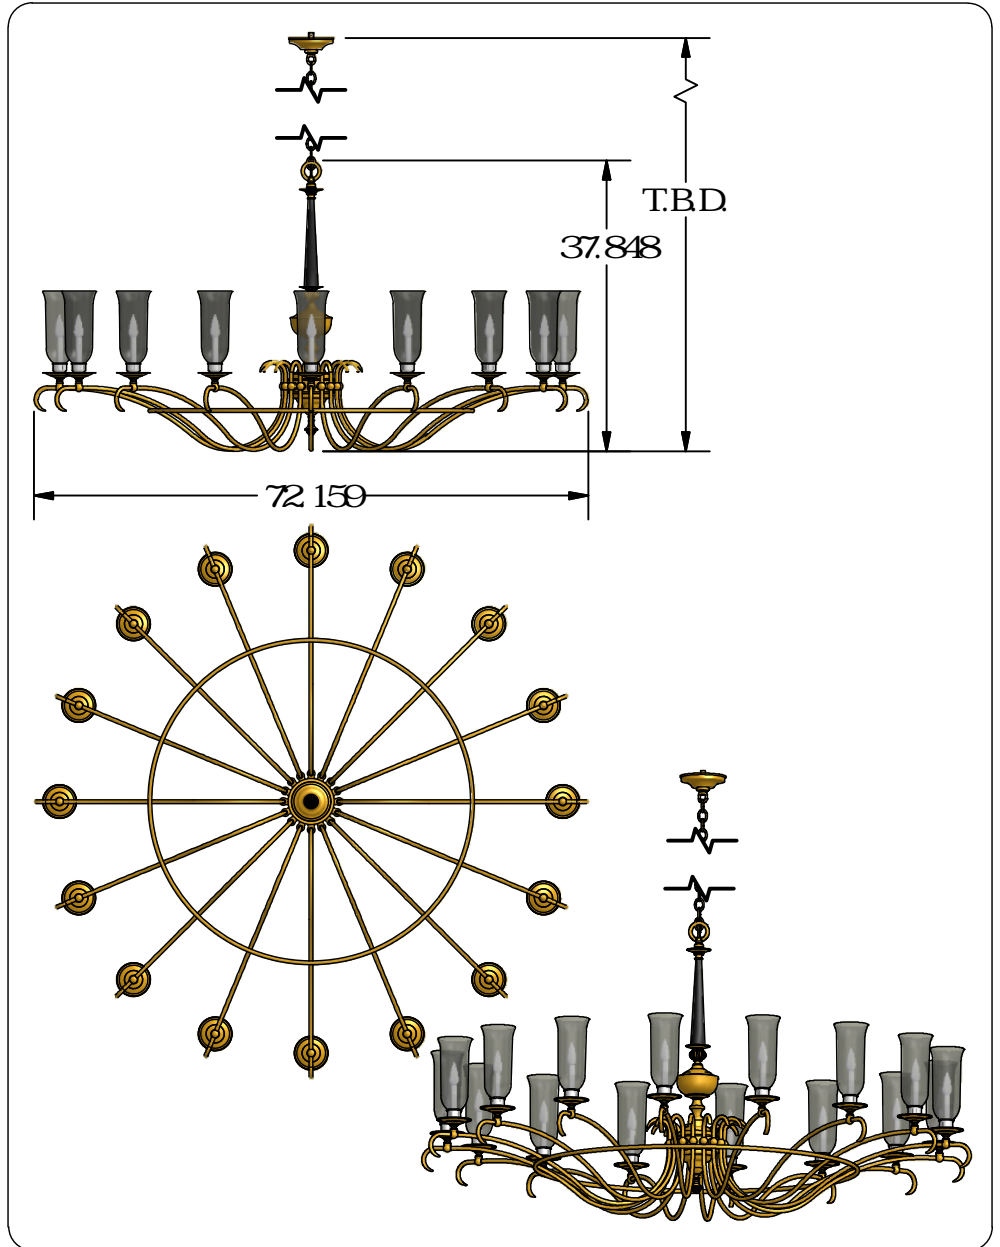

QUOTE #:

Q1815

FIXTURE:

MFC001-C2-7236-INC-0001

LAMPING:

(16) B10 60W CAND BASE 120V

DIFFUSER:

CLEAR GLASS

DIAMETER:

72"

O.A. HT:

T.B.D.

BODY HT:

38"

EXTENSION:

8' CHAIN STANDARD

FINISH:

POLISHED BRASS

MATERIAL:

BRASS, ALUMINUM

DESIGNED BY: R.V.SHTEYN

DRAWN BY:

R.V.SHTEYN

OPTIONS:

QUESTIONS?

sales@mcfaddenlighting.com

NOTES: