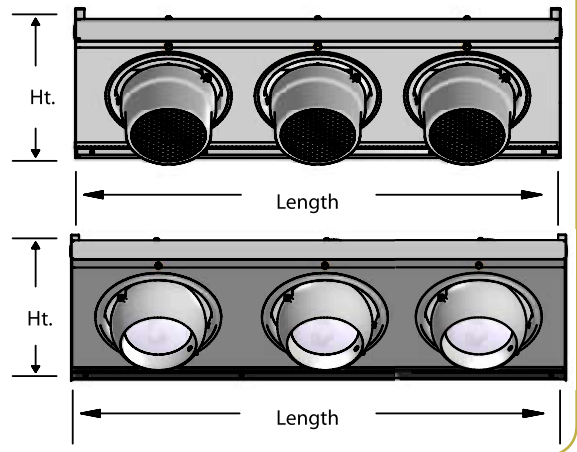

>>c503

>> c513

DRAWING

ADJUST-A-LITE LAMPING & SIZING OPTIONS

	LENGTH	HEIGHT	EXTENDS	LAMPS
c501	12"	10.5"	10.5"	(1) Par38 Medium Base
c502	24"	10.5"	10.5"	(2) Par38 Medium Base
c503	36"	10.5"	10.5"	(3) Par38 Medium Base
c504	48"	10.5"	10.5"	(4) Par38 Medium Base
c511	10"	9"	9"	(1) 200W Par46 Side Prong
c512	20"	9"	9"	(2) 200W Par46 Side Prong
c513	30"	9"	9"	(3) 200W Par46 Side Prong
c514	40"	9"	9"	(4) 200W Par46 Side Prong
c521	12"	10.5"	10.5"	(1) 300/500W Par56 End Prong
c522	24"	10.5"	10.5"	(2) 300/500W Par56 End Prong
c523	36"	10.5"	10.5"	(3) 300/500W Par56 End Prong
c524	48"	10.5"	10.5"	(4) 300/500W Par56 End Prong

>> c422, c423

LAMPING & SIZING OPTIONS

	BODY DIA.	BODY LGT.	LAMPS
c422	6.5"	8"	(1) 200W PAR46 Side Prong
c423	7.5"	9"	(1) 300/500W Par56 End Prong

METAL & ACRYLIC FINISHES (refer to standard finishes sheet for samples)