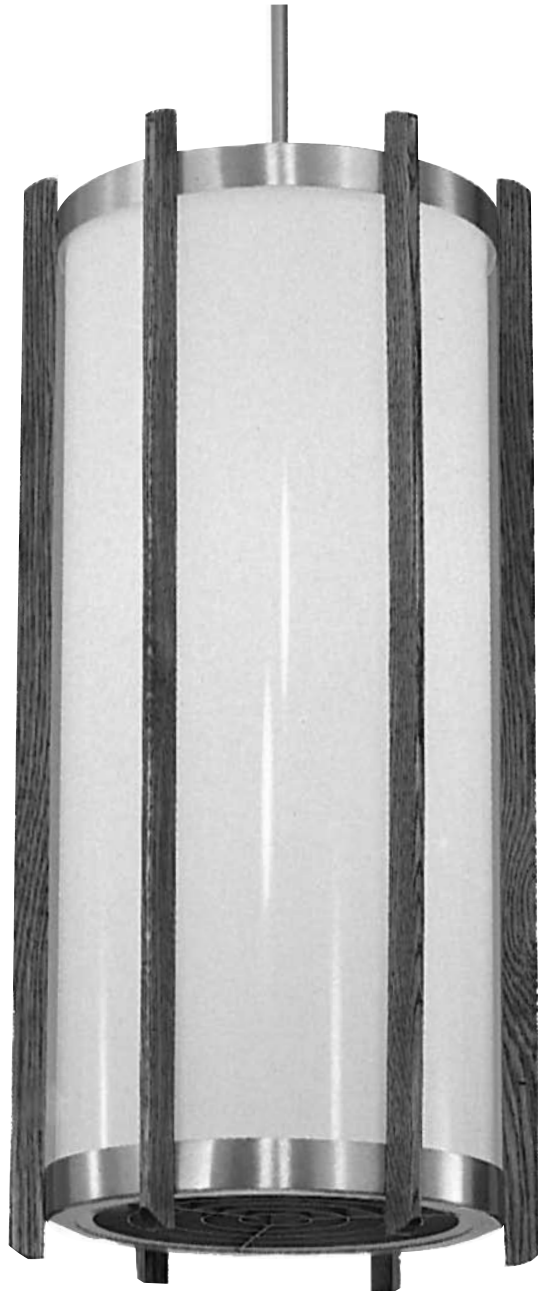

c4408

STYLE • FUNCTION • EFFICIENCY

c4408

LAMPING & SIZING OPTIONS

A"xB"	8"x14"	8"x18"	10"x18"	12"x24"	12"x32"	12"x34"	14"x32"	14"x34"
(1) 300W	•	•	•					
(1) 200W & (3) 60W		•	•	•	•	•	•	•
(1) 300W & (5) 75W				•	•	•	•	•
(1) 500W & (5) 100W				•	•	•	•	•
(4) FT40/2g11 & (1) 300W BR-40 Flood					•	•	•	•
(6) FT40/2g11 & (1) 300W BR-40 Flood							•	•
(1) 175W Metal Halide with (4) 60W INC				•	•	•	•	•
(1) 250W Metal Halide with (4) 60W INC				•	•	•	•	•
(1) 400W Metal Halide with (4) 60W INC							•	•
(4) FT40/2g11 & (1) 175W Metal Halide						•		•
(6) FT40/2g11 & (1) 250W Metal Halide.								•
(6) FT40/2g11 & (1) 400W Metal Halide								•
(4) FT40/2g11 & (1) 70W Metal Halide Par-38.					•	•	•	•
(6) FT40/2g11 & (1) 70W Metal Halide Par-38.							•	•

REMOTE BALLAST
STEM HUNG ONLY

INTEGRAL BALLAST
STEM HUNG ONLY

HANGING OPTIONS

Stem to canopy allowing up to 32° swivel

METAL & ACRYLIC FINISHES (refer to standard finishes sheet for samples)

PAINT OPTION:

ALL STANDARD FINISHES

PAINT CODE: _____

ACRYLIC OPTION:

CYLINDER: WHITE ACRYLIC

McFADDEN LIGHTING

2601 Ohio Avenue Saint Louis, Missouri 63118 800-325-9532 / 314-773-1340 / Fax 314-773-5741 www.McFaddenLighting.com