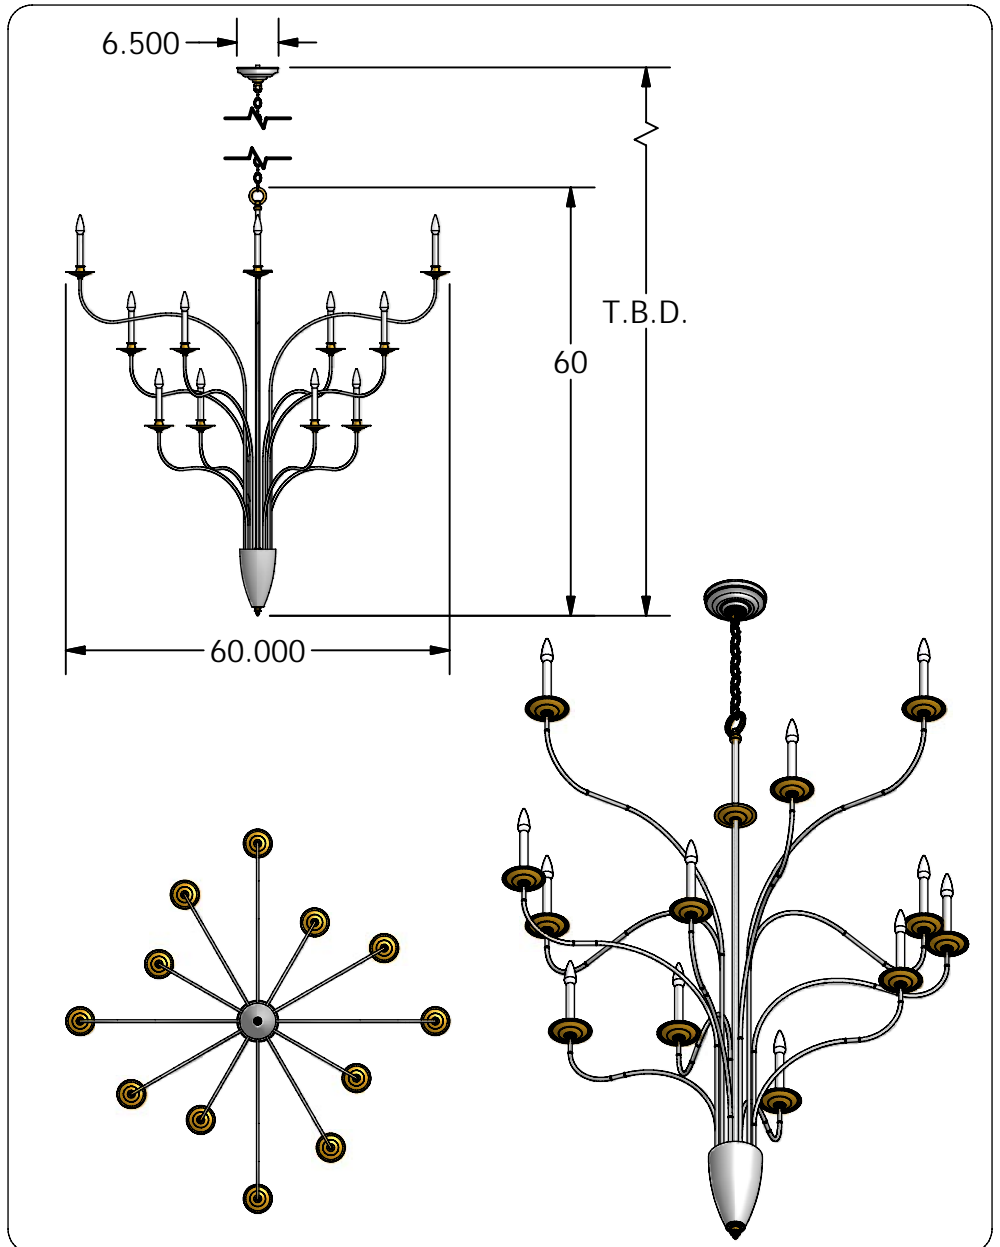

QUOTE #:

Q1269

FIXTURE:

MP0303-02-6060-INC-0001

LAMPING:

(12) B10 60W CANDELABRA BASE

DIFFUSER:

DIAMETER:

60"

O.A. HT:

T.B.D.

BODY HT:

60"

EXTENSION:

FINISH:

PAINTED STANDARD COLOR

MATERIAL:

DESIGNED BY: R.V.SHTEYN

DRAWN BY:

R.V.SHTEYN

OPTIONS:

QUESTIONS?

sales@mcfaddenlighting.com

NOTES: