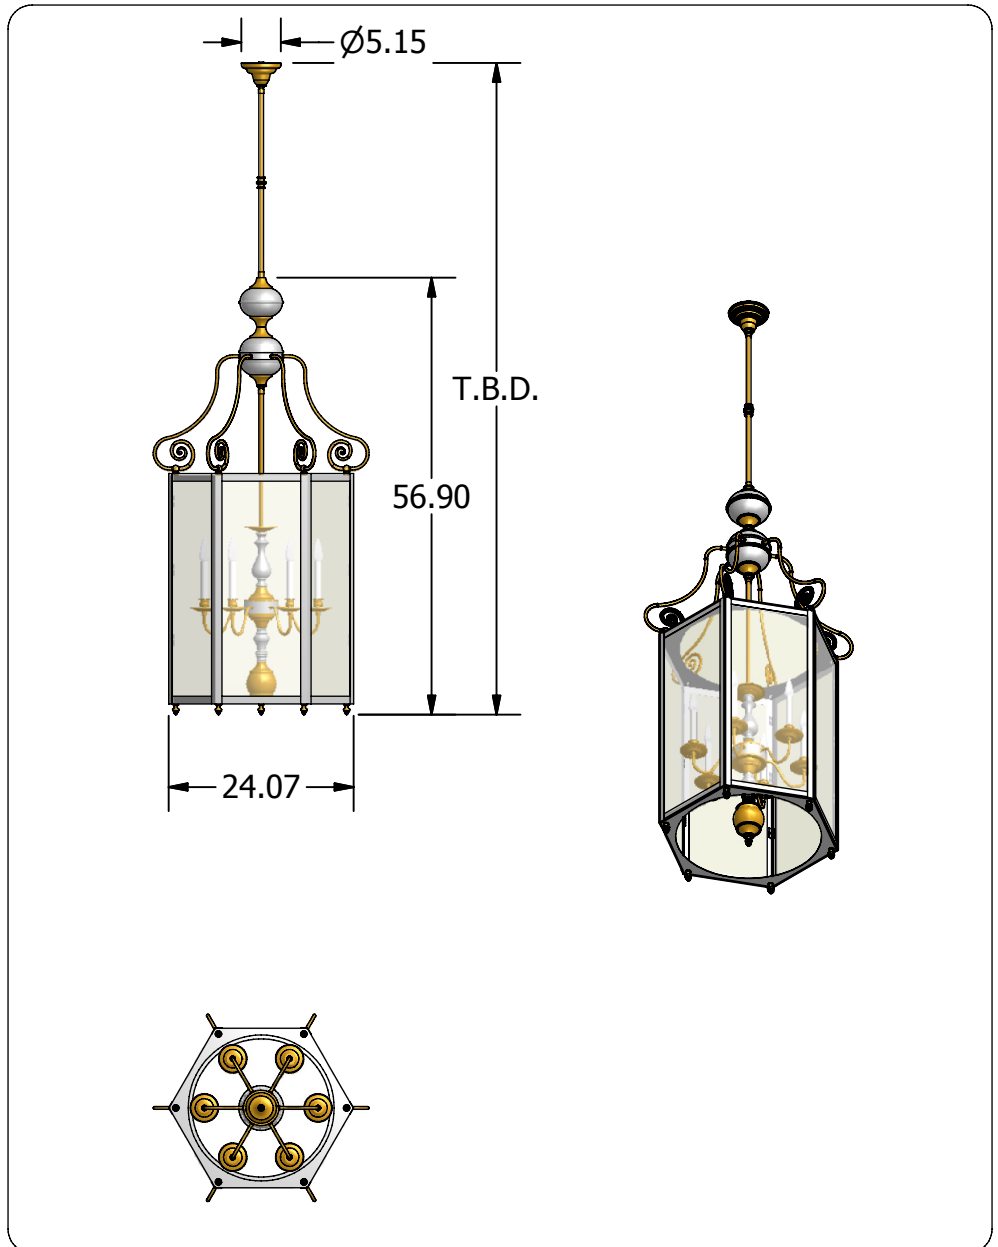

QUOTE #:
1747

FIXTURE:
MP0309-03-2457-INC-0001 Q1747

LAMPING:
(6) 60W CANDELABRA, 120V

DIFFUSER:
ACRYLIC CLEAR

DIAMETER:
24.00"

O.A. HT:
T.B.D.

BODY HT:
57.00"

EXTENSION:

FINISH:
POLISHED BRASS

MATERIAL:
ALUMINUM/BRASS

DESIGNED BY: SCOTT

DRAWN BY:
SCOTT

OPTIONS:

QUESTIONS?
sales@mcfaddenlighting.com

NOTES: APPROVED BY: