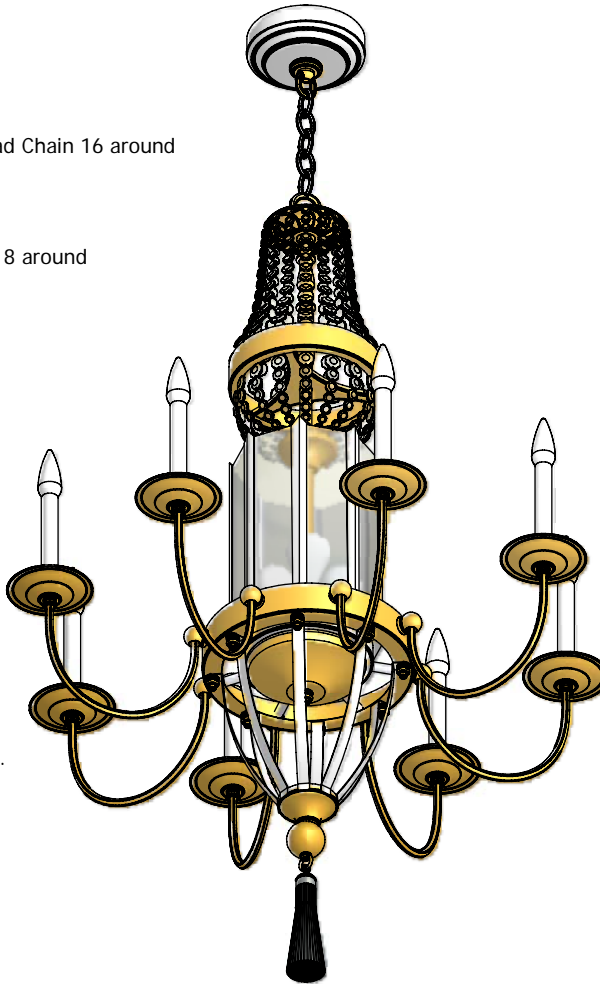

2

1

6.14

B

59.38

43.11

31.31

Graduated Crystal Bead Chain 16 around

Frosted Glass Panels 8 around

Fabric Tasse Color T.B.D.

B

A

A

**McFADDEN
LIGHTING**

JOB NUMBER:

-	CATALOG
-	MODIFIED
X	CUSTOM

DESIGNED BY: R.V.S.
DRAWN BY: roman
CHECKED BY:
DATE CHECKED:

TYPE:

CRYSTAL CHANDELIER

PROPOSAL NO: MP0316-02-3160-INC-0001

DIAMETER 31-5/16"

LAMPING: 8 60W B-10 CAND BASE. 3 A-19 60W MED BASE

QUOTE NO: Q604

BODY HT: 43-1/8"

DIFFUSER: FROSTED GLASS

FIXTURE NO:

O.A. HEIGHT 59-3/8"

FINISH: ANTIQUE
MATERIAL: BRASS

MODIFIED FROM:

NOTES:

SHEET 1 OF 1

THESE DRAWINGS AND THE SPECIFICATION CONTENT ARE CONFIDENTIAL AND PROPRIETARY INFORMATION OWNED BY MCFADDEN LIGHTING INC. AND SHALL NOT BE REPLACED OR COPIED OR USED FOR THE MANUFACTURE OR SALE OF APPARATUS OR DEVICES WITHOUT THE WRITTEN CONSENT OF MCFADDEN LIGHTING INC.

2

1