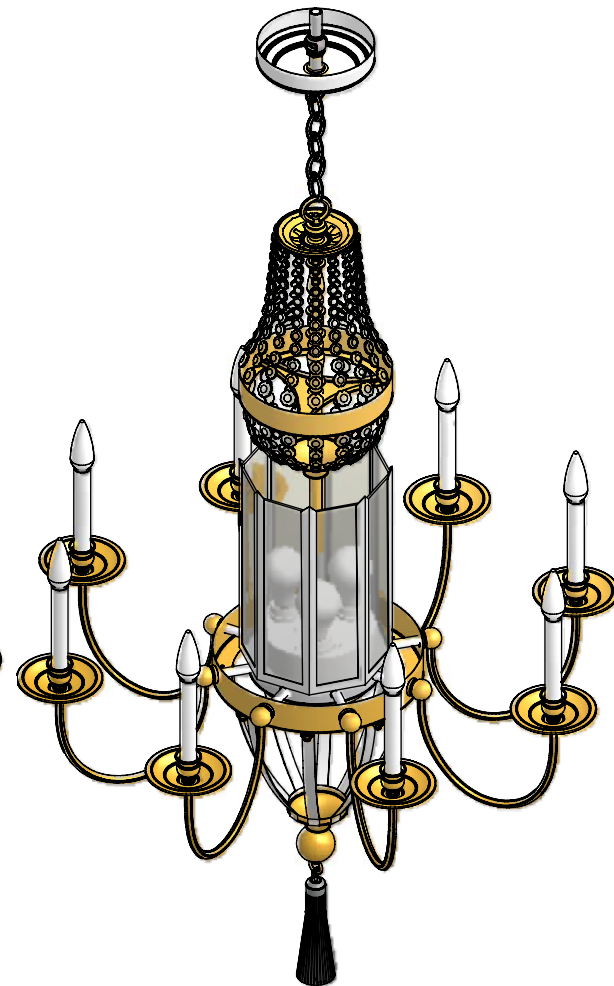

2

1

6.14

B

59.38

43.11

31.31

Graduated Crystal Bead Chain 16 around

Frosted Glass Panels 8 around

Fabric Tasse Color T.B.D.

B

A

A

**McFADDEN
LIGHTING**

JOB NUMBER:

-	CATALOG
-	MODIFIED
X	CUSTOM

DESIGNED BY: R.V.S.
DRAWN BY: roman
CHECKED BY:
DATE CHECKED:

TYPE:

CRYSTAL CHANDELIER

PROPOSAL NO: MP0316-02-3160-INC-0001

DIAMETER 31-5/16"

LAMPING: 8 60W B-10 CAND BASE. 3 A-19 60W MED BASE

QUOTE NO: Q604

BODY HT: 43-1/8"

DIFFUSER: FROSTED GLASS

FIXTURE NO:

O.A. HEIGHT 59-3/8"

FINISH: ANTIQUE
MATERIAL: BRASS

MODIFIED FROM:

NOTES:

SHEET 1 OF 1

THESE DRAWINGS AND THE SPECIFICATION CONTENT ARE CONFIDENTIAL AND PROPRIETARY INFORMATION OWNED BY MCFADDEN LIGHTING INC. AND SHALL NOT BE REPLACED OR COPIED OR USED FOR THE MANUFACTURE OR SALE OF APPARATUS OR DEVICES WITHOUT THE WRITTEN CONSENT OF MCFADDEN LIGHTING INC.

2

1