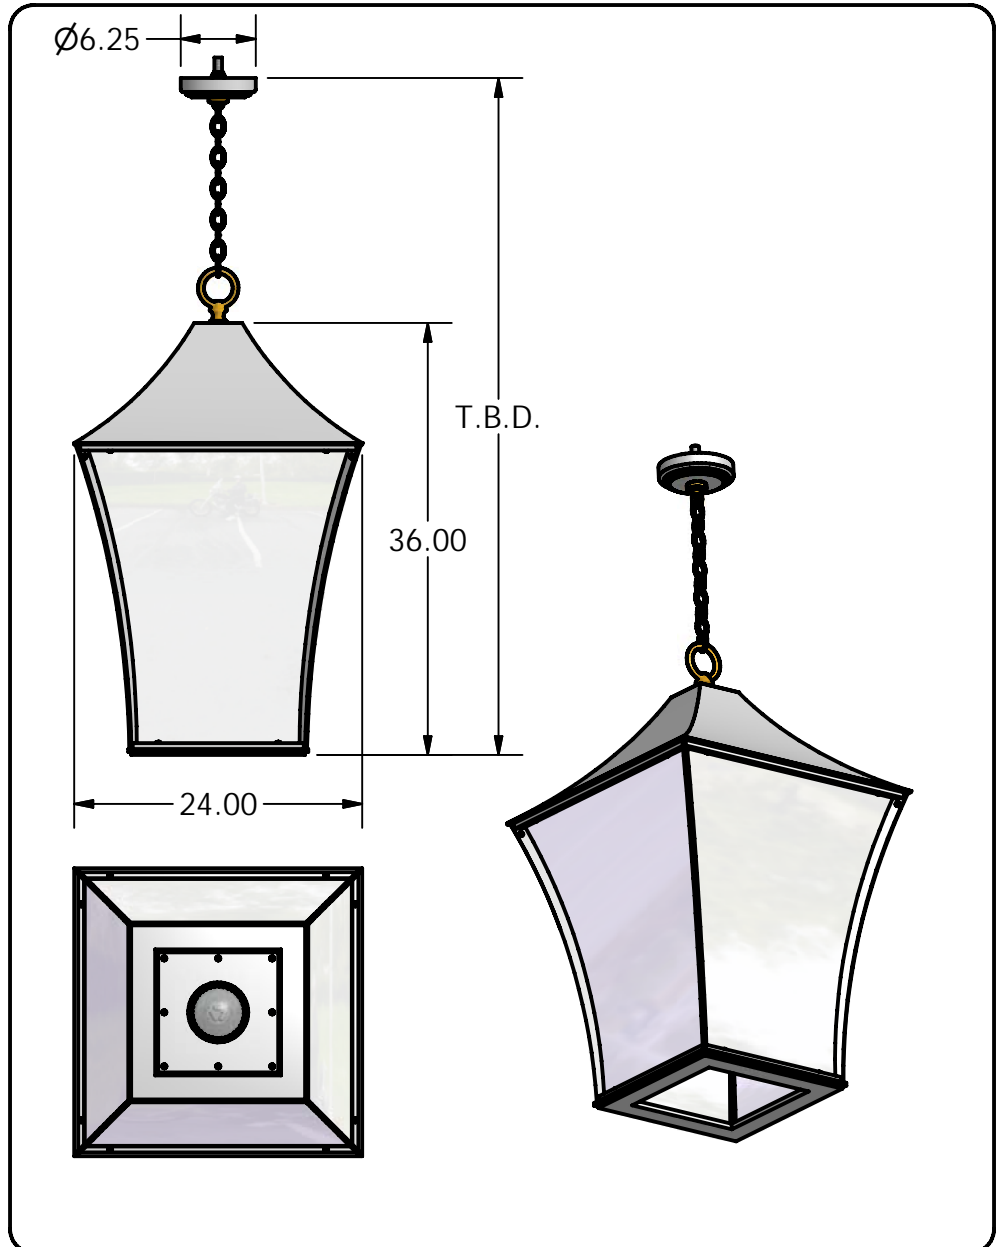

**QUOTE #:**  
Q1178

**FIXTURE:**  
MP0417-02-2436-CFT-0001

**LAMPING:**  
(1) CFQ42W/GX24q-4 UNV

**DIFFUSER:**  
GLASS WHITE OPAL

**DIAMETER:**  
24" SQR

**O.A. HT:**  
T.B.D.

**BODY HT:**  
36"

**EXTENSION:**

**FINISH:**  
PAINTED STANDARD COLOR

**MATERIAL:**  
ALUMINUM

**DESIGNED BY:** R.V.SHTEYN

**DRAWN BY:**  
R.V.SHTEYN

**OPTIONS:**

QUESTIONS?  
sales@mcfaddenlighting.com

**NOTES:** FIXTURE EQUIPPED WITH 3/8" DIA. HOLES FOR GUY WIRES BY OTHERS