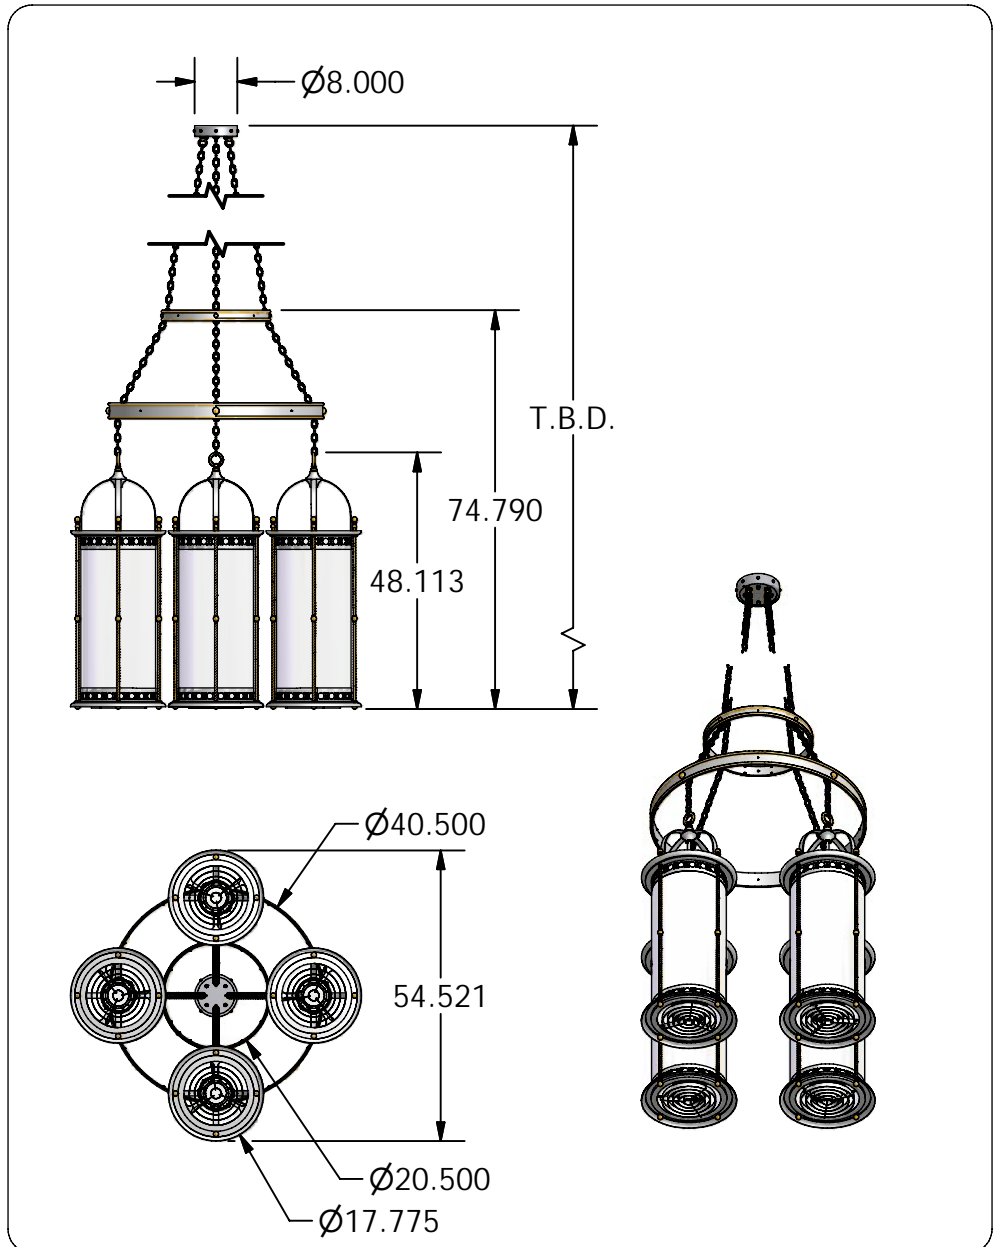

QUOTE #:
Q1373

FIXTURE:
MP0606-02-4872-FTL-0002

LAMPING:
(16) FTL40W/2G11 (4 EACH CYLINDER)
(4) PAR-38 MH 100W MED. BASE

DIFFUSER:
ACRYLIC SMOOTH WHITE

DIAMETER:
54 1/2"

O.A. HT:
T.B.D.

BODY HT:
74 3/4"

EXTENSION:

FINISH:
PAINTED STANDARD COLOR

MATERIAL:
ALUMINUM

DESIGNED BY: R.V.SHTEYN

DRAWN BY:
R.V.SHTEYN

OPTIONS:

QUESTIONS?
sales@mcfaddenlighting.com

NOTES: MH PAR-38 OPEN FIXTURE RATED. ALL BALALSTS ARE INTEGRAL