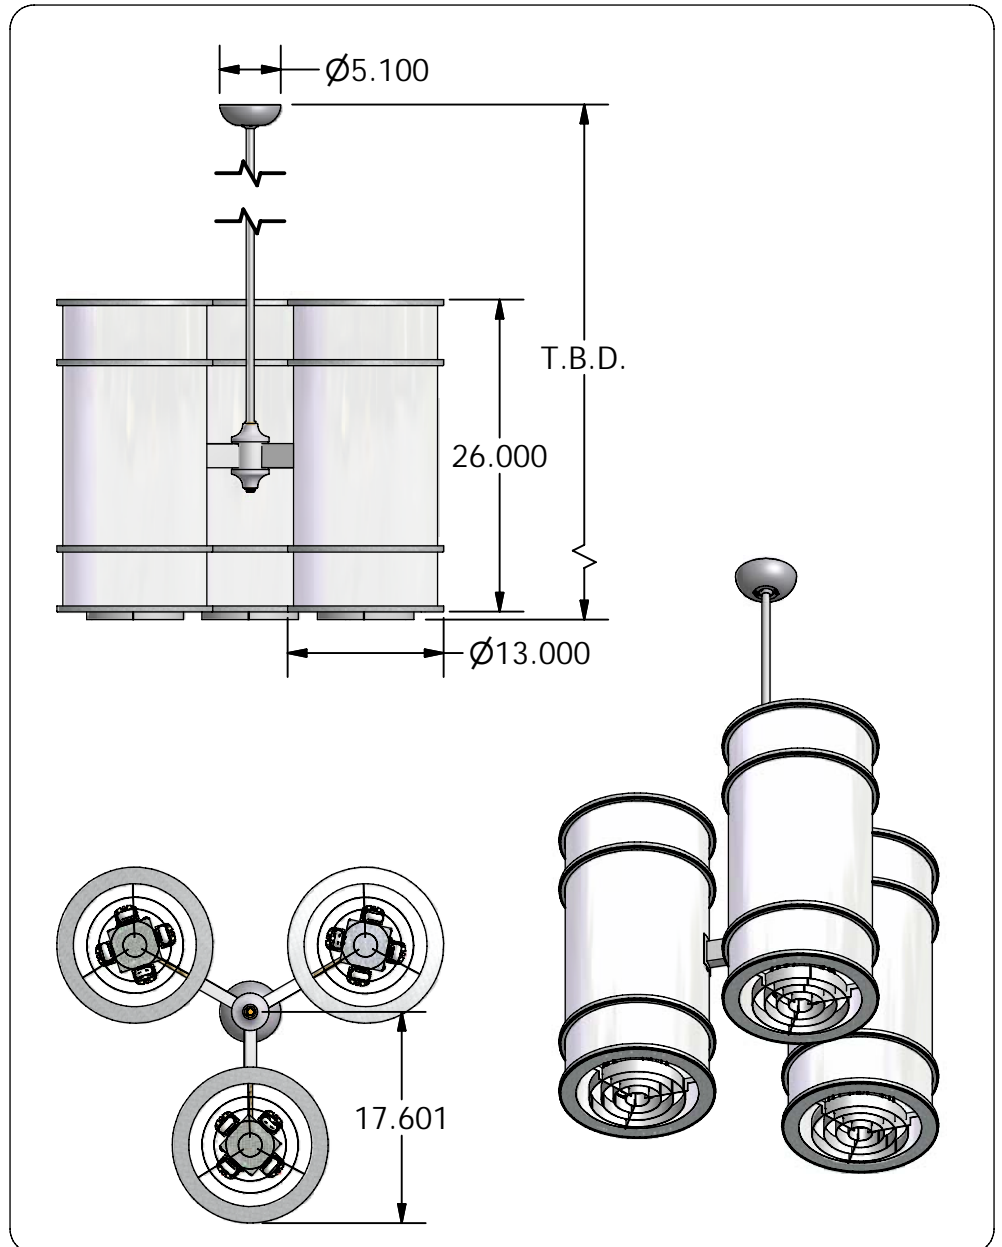

QUOTE #:
Q1451

FIXTURE:
MP0606-03-3526-FTL-0001

LAMPING:
(12) FT40W/2G11 UNV
(4) INSIDE EACH CYLINDER

DIFFUSER:
ACRYLIC SMOOTH WHITE

DIAMETER:
35"

O.A. HT:
T.B.D.

BODY HT:
26"

EXTENSION:

FINISH:
PAINTED STANDARD COLOR

MATERIAL:
ALUMINUM

DESIGNED BY: R.V.SHTEYN

DRAWN BY:
R.V.SHTEYN

OPTIONS:

QUESTIONS?
sales@mcfaddenlighting.com

NOTES: FOR DAMP LOCATION INSTALLATION GUY WIREAS (BY OTHERS) ARE RECOMMENDED TO PREVENT WIND DAMAGE