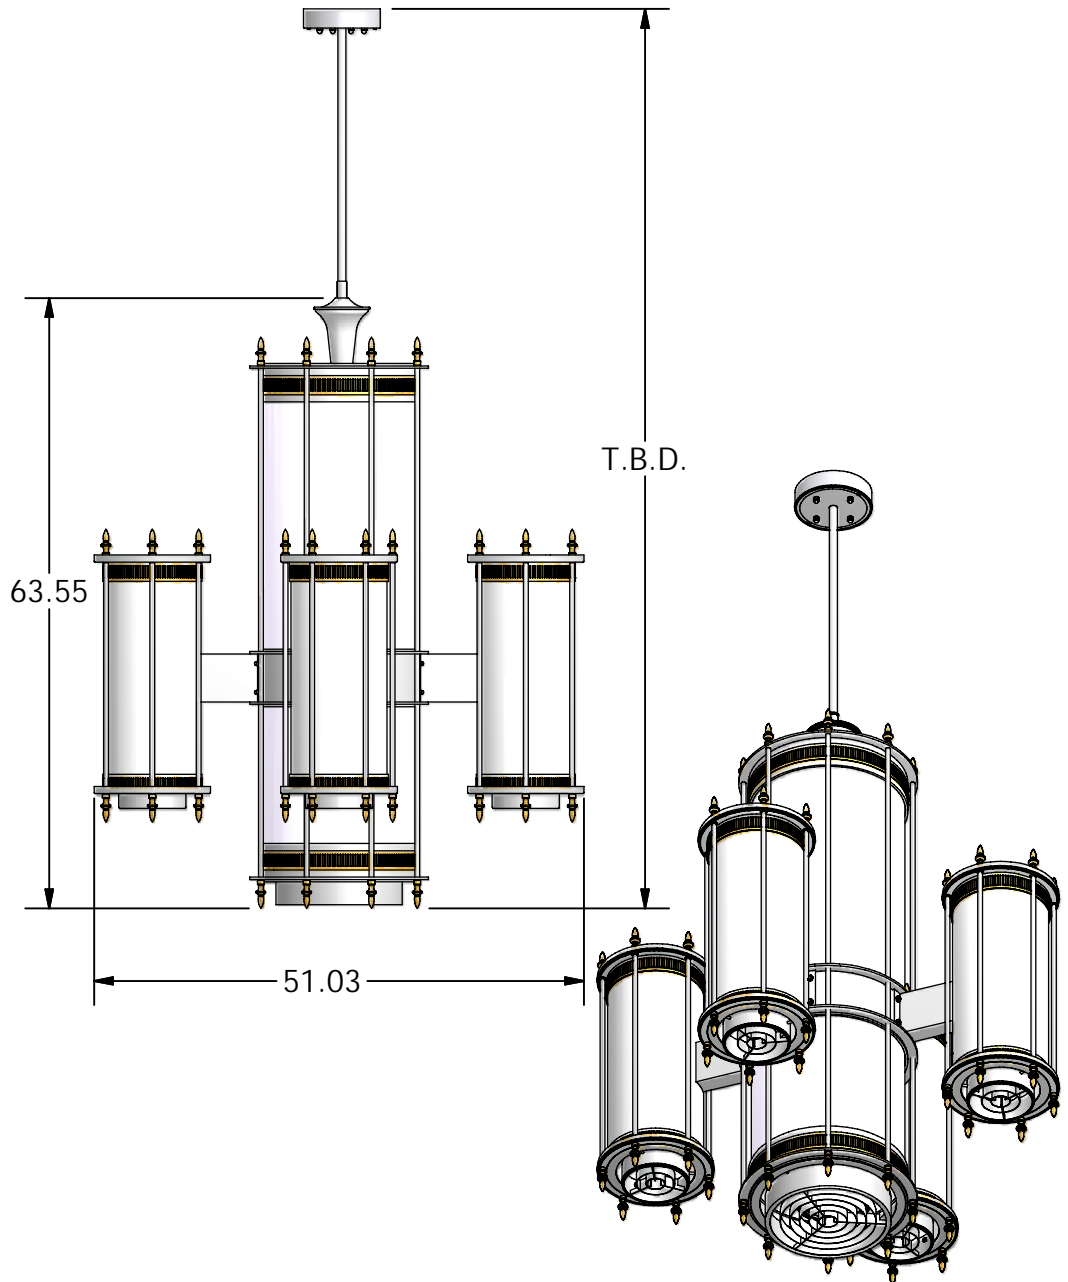

2601 Ohio Avenue · Saint Louis, Missouri 63118 \ 800-325-9532 · 314-773-1340 · Fax 314-773-5741 \ www.McFaddenLighting.com

QUOTE #: Q1049  
FIXTURE:  
MP0606-03-5164-FTL-0001

LAMPING:  
(8) FT40W/2G11, (8)  
CFM42/GX24q-4, (1)  
CFM42/GX24q-4 DOWN  
DIFFUSER: ACRYLIC FAUX  
ALABASTER  
DIAMETER: 50"

O.A. HT: T.B.D.

BODY HT: 59 1/2"

EXTENSION:

FINISH: OIL RUBBED BRONZE

MATERIAL: BRASS, ALUMINUM

DESIGNED BY: RV SHTEYN

DRAWN BY: R.V. SHTEYN

OPTIONS:

ALL BALLAST ARE INTEGRAL

NOTES: ESTIMATED FIXTURE WEIGHT 250 LBS MOUNTS TO (4) 3/8-16 ANCHORS BY OTHERS. RIGID MOUNT. FIXTURE WIRED FOR 2 CIRCUITS

These drawings and the specification content are confidential and proprietary information owned by McFadden Lighting Co., Inc. and shall not be replaced or copied or used for the manufacture or sale of apparatus or devices without the written consent of McFadden Lighting Co., Inc.