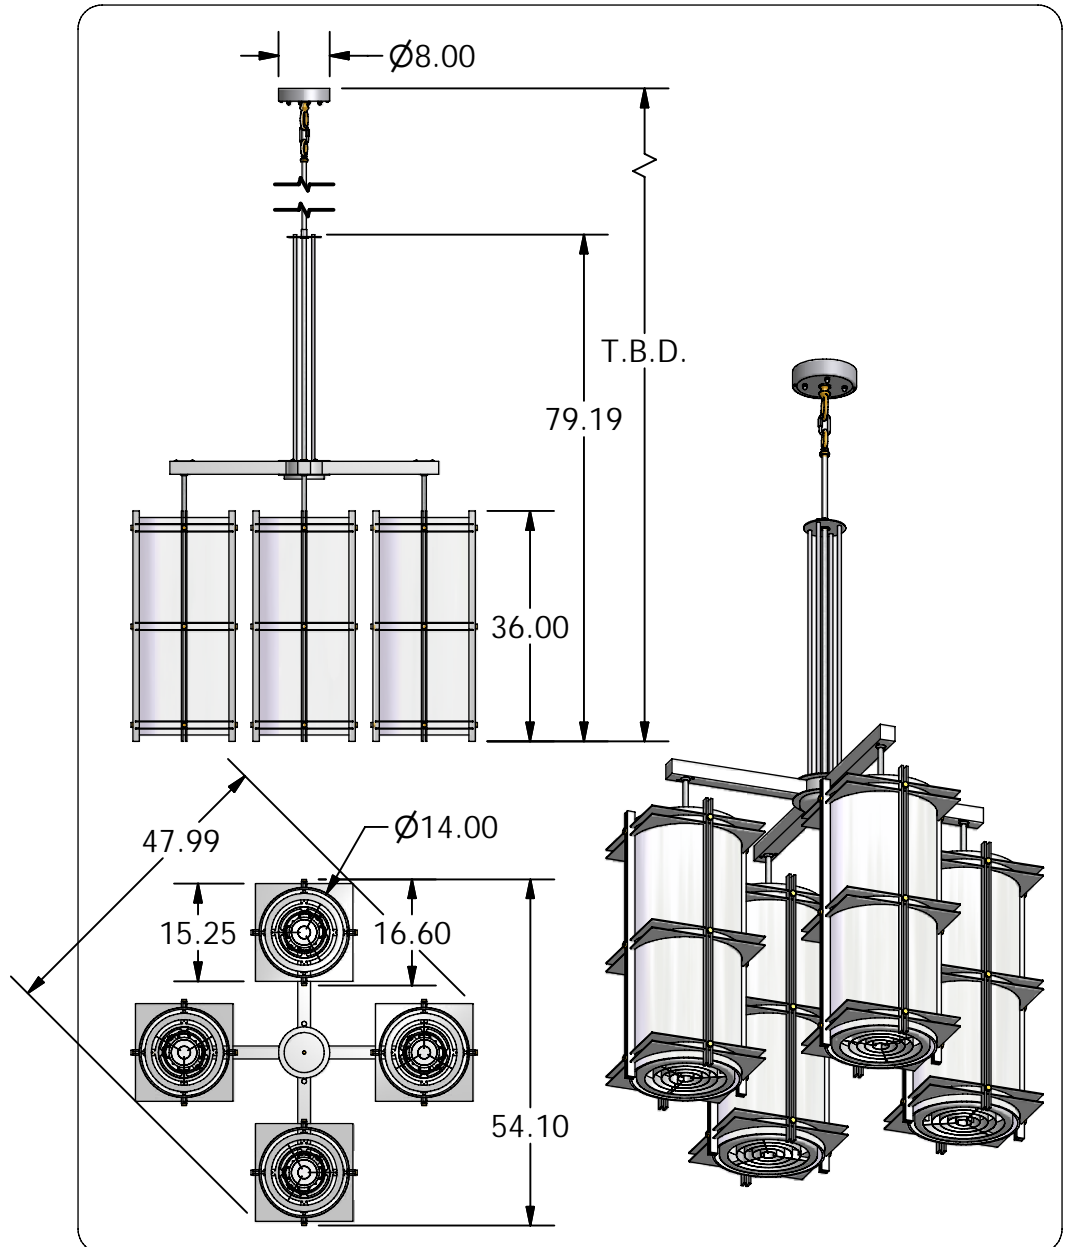

QUOTE #:
Q1388

FIXTURE:
MP0606-03-5436-FTL-0001

LAMPING:
(16) FT40W/2G11 UNV
(4) PAR-38 100W MED. BASE

DIFFUSER:
ACRYLIC SMOOTH WHITE

DIAMETER:
54"

O.A. HT:
T.B.D.

BODY HT:
36"

EXTENSION:

FINISH:
PAINTED STANDARD COLOR

MATERIAL:
ALUMINUM

DESIGNED BY: R.V. SHTEYN

DRAWN BY:
R.V. SHTEYN

OPTIONS:

QUESTIONS?
sales@mcfaddenlighting.com

NOTES: