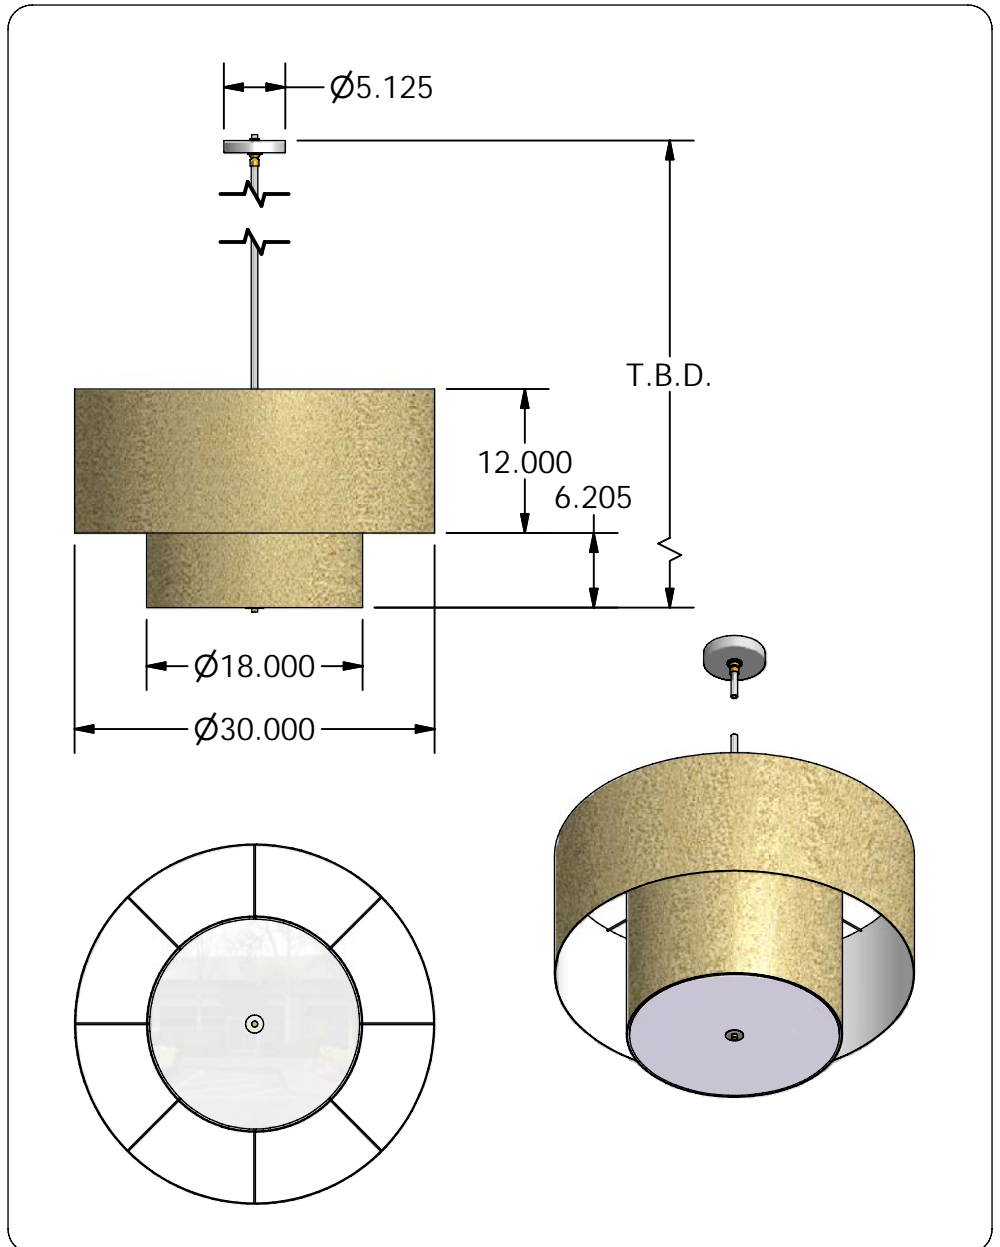

QUOTE #:
Q1617

FIXTURE:
MP0902-03-3018-CFT-0001

LAMPING:
(4) CFTR26W-42W/GX24q UNV

DIFFUSER:
OFF WHITE LINEN VYNIL BACK
SHADES

DIAMETER:
30"

O.A. HT:
T.B.D.

BODY HT:
18"

EXTENSION:

FINISH:
PAINTED STANDARD COLOR

MATERIAL:
ALUMINUM

DESIGNED BY: R.V.SHTEYN

DRAWN BY:
R.V.SHTEYN

OPTIONS:
BOTTOM LENS SMOOTH WHITE
ACRYLIC

QUESTIONS?
sales@mcfaddenlighting.com

NOTES: