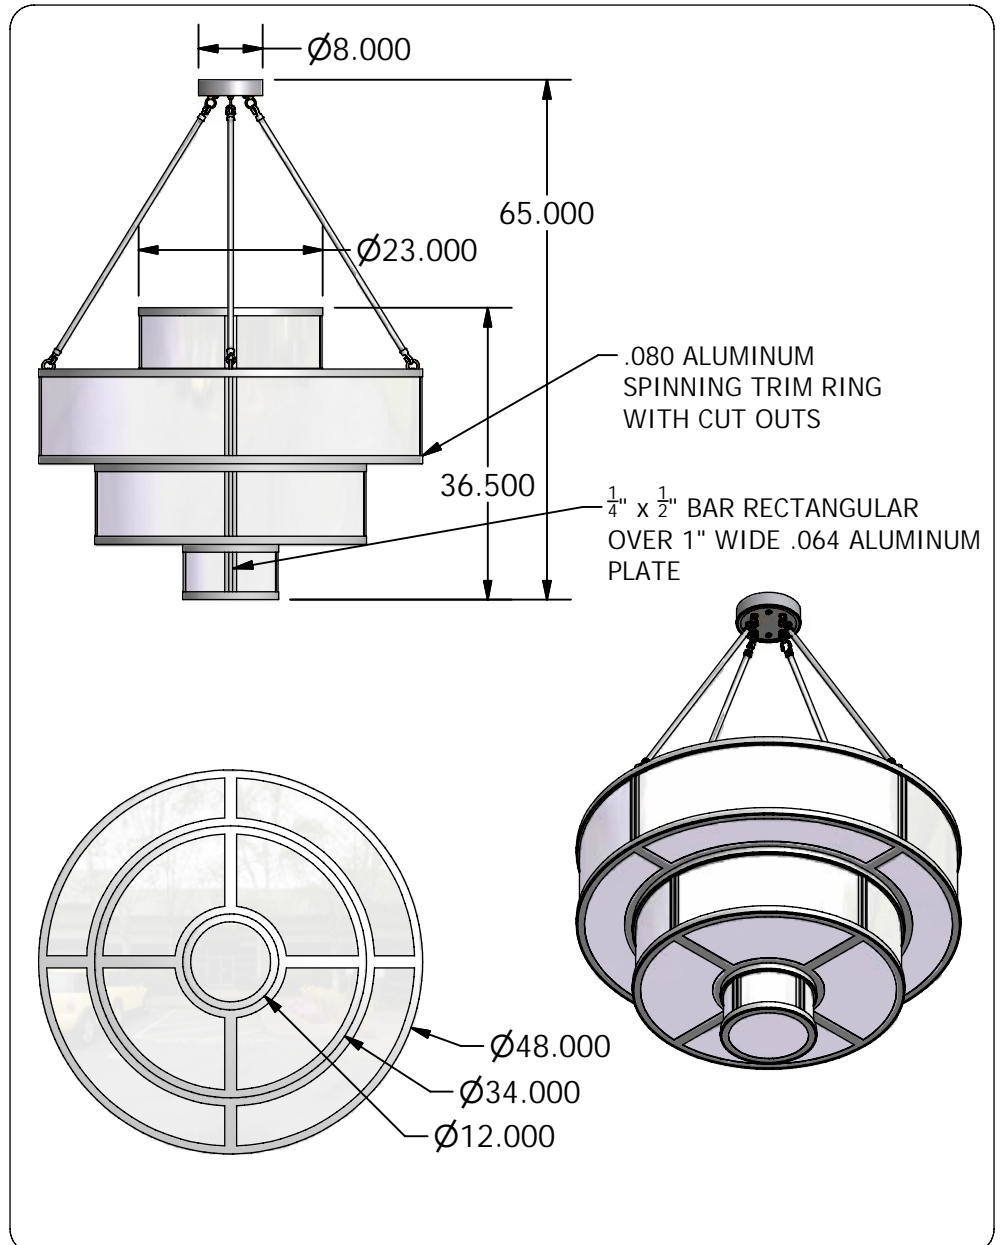

QUOTE #:
Q1364

FIXTURE:
MP0903-03-3837-CFQ-0001

LAMPING:
(12) CFT13W/2GX7 UNV
2 UP+ 6+4

DIFFUSER:
ACRYLIC SMOOTH WHITE

DIAMETER:
48"

O.A. HT:
65"

BODY HT:
36-1/2"

EXTENSION:

FINISH:
PAINTED STANDARD COLOR

MATERIAL:
ALUMINUM

DESIGNED BY: R.V.SHTEYN

DRAWN BY:
R.V.SHTEYN

OPTIONS:

QUESTIONS?
sales@mcfaddenlighting.com

NOTES: