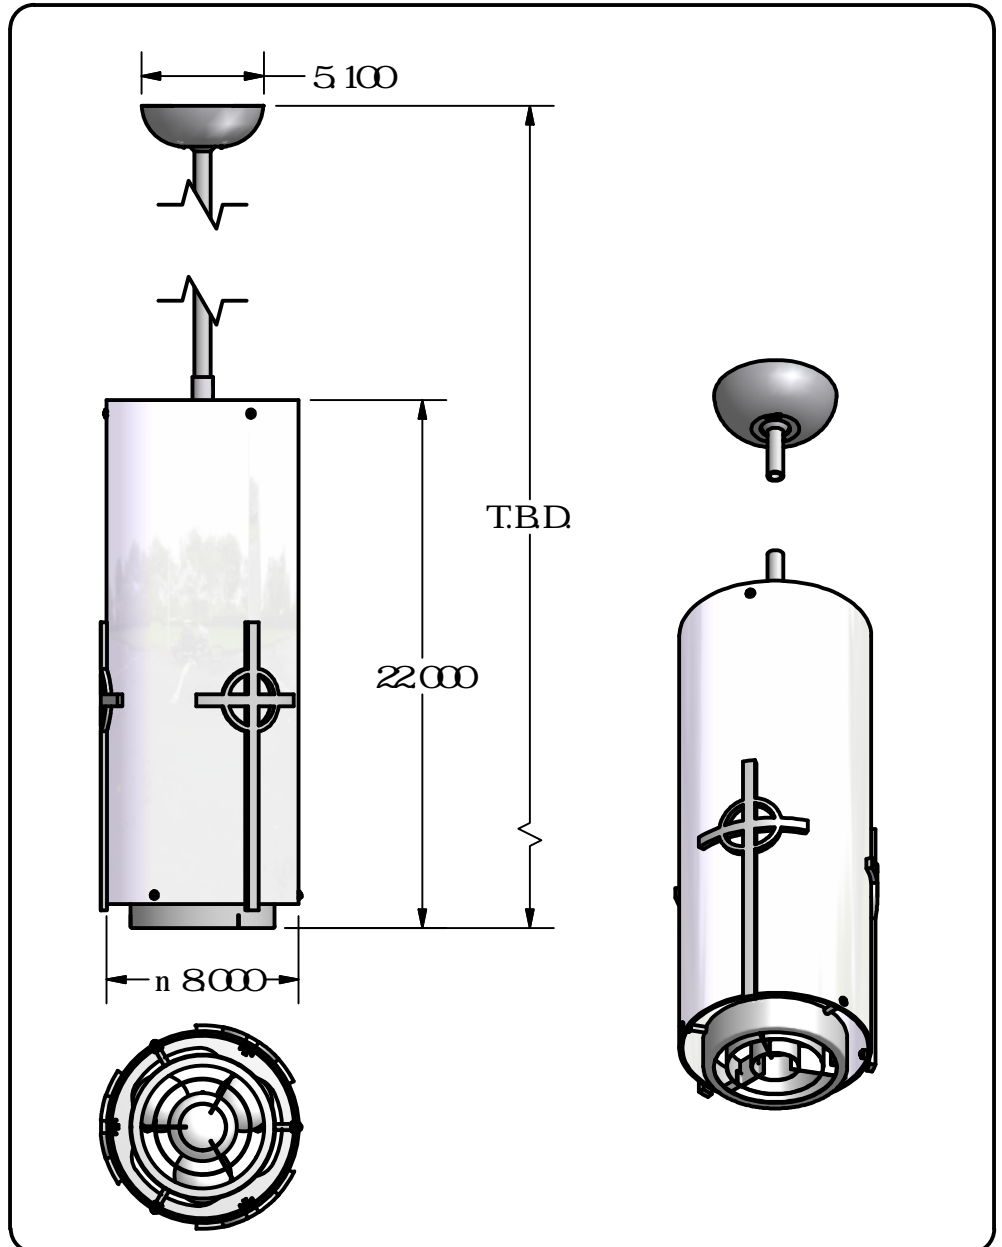

QUOTE #:
Q1700

FIXTURE:
MFC906-03-0822-INM-0001

LAMPING:
(3) A19 60W MED. BASE.
(1) A23 200W MED. BASE DOWN 120V

DIFFUSER:
ACRYLIC SMOOTH WHITE

DIAMETER:
8"

O.A. HT:
T.B.D.

BODY HT:
22"

EXTENSION:

FINISH:
PAINTED STANDARD COLOR

MATERIAL:
ALUMINUM

DESIGNED BY: R.V.SHTEYN

DRAWN BY:
R.V.SHTEYN

OPTIONS:

QUESTIONS?
sales@mcfaddenlighting.com

NOTES: