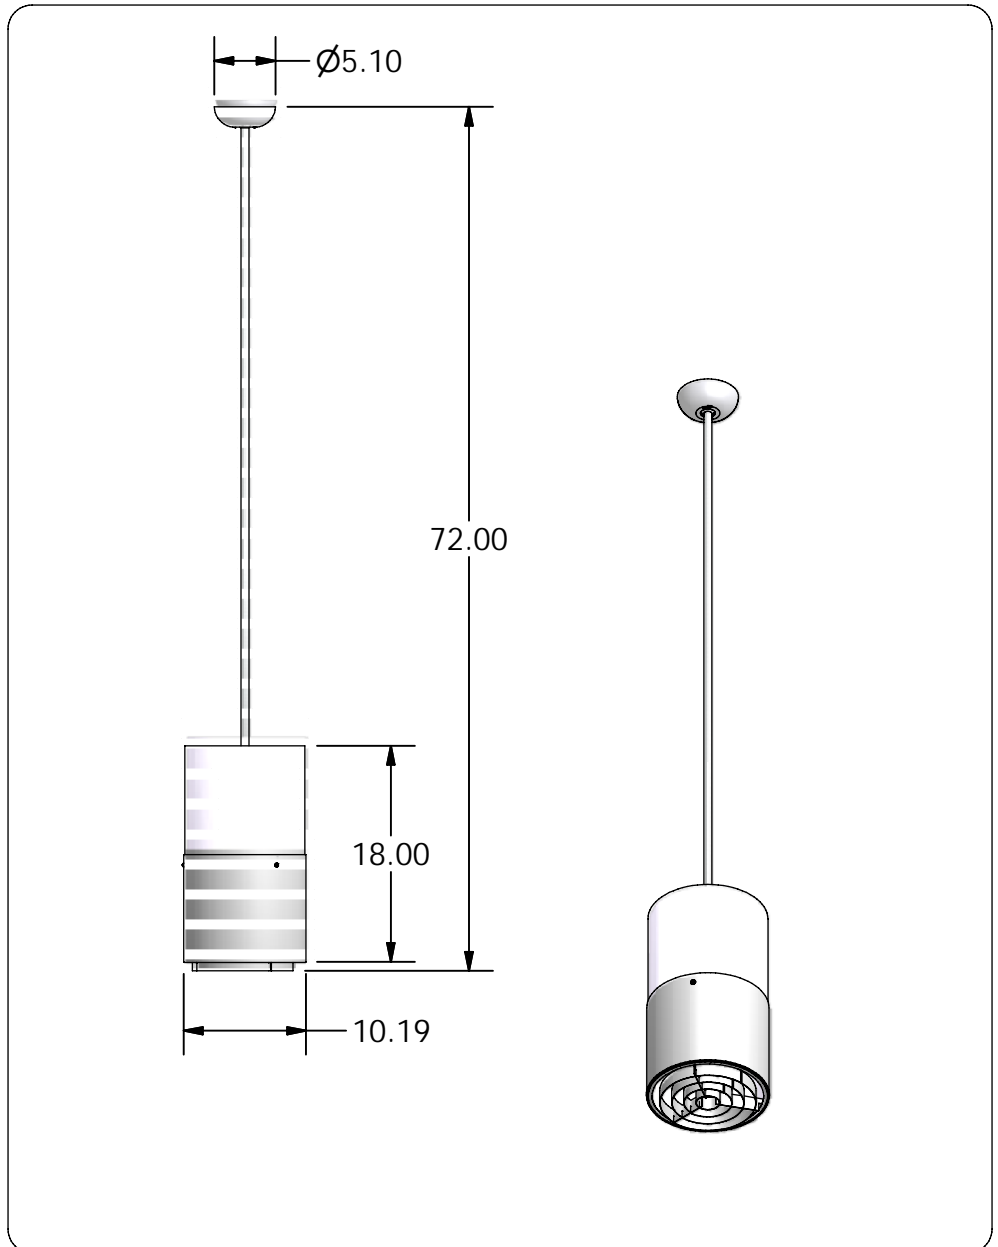

QUOTE #:
Q1083

FIXTURE:
MP0906-03-1018-INM-0001

LAMPING:
(3) A-19 60W, (1) PS-30 300W MAX
DOWN

DIFFUSER:
ACRYLIC SMOOTH WHITE

DIAMETER:
10 3/16"

O.A. HT:
72"

BODY HT:
18"

EXTENSION:

FINISH:
PAINTED STANDARD COLOR

MATERIAL:

DESIGNED BY: R.V. SHTEYN

DRAWN BY:
R.V. SHTEYN

OPTIONS:

QUESTIONS?
sales@mcfaddenlighting.com

NOTES: