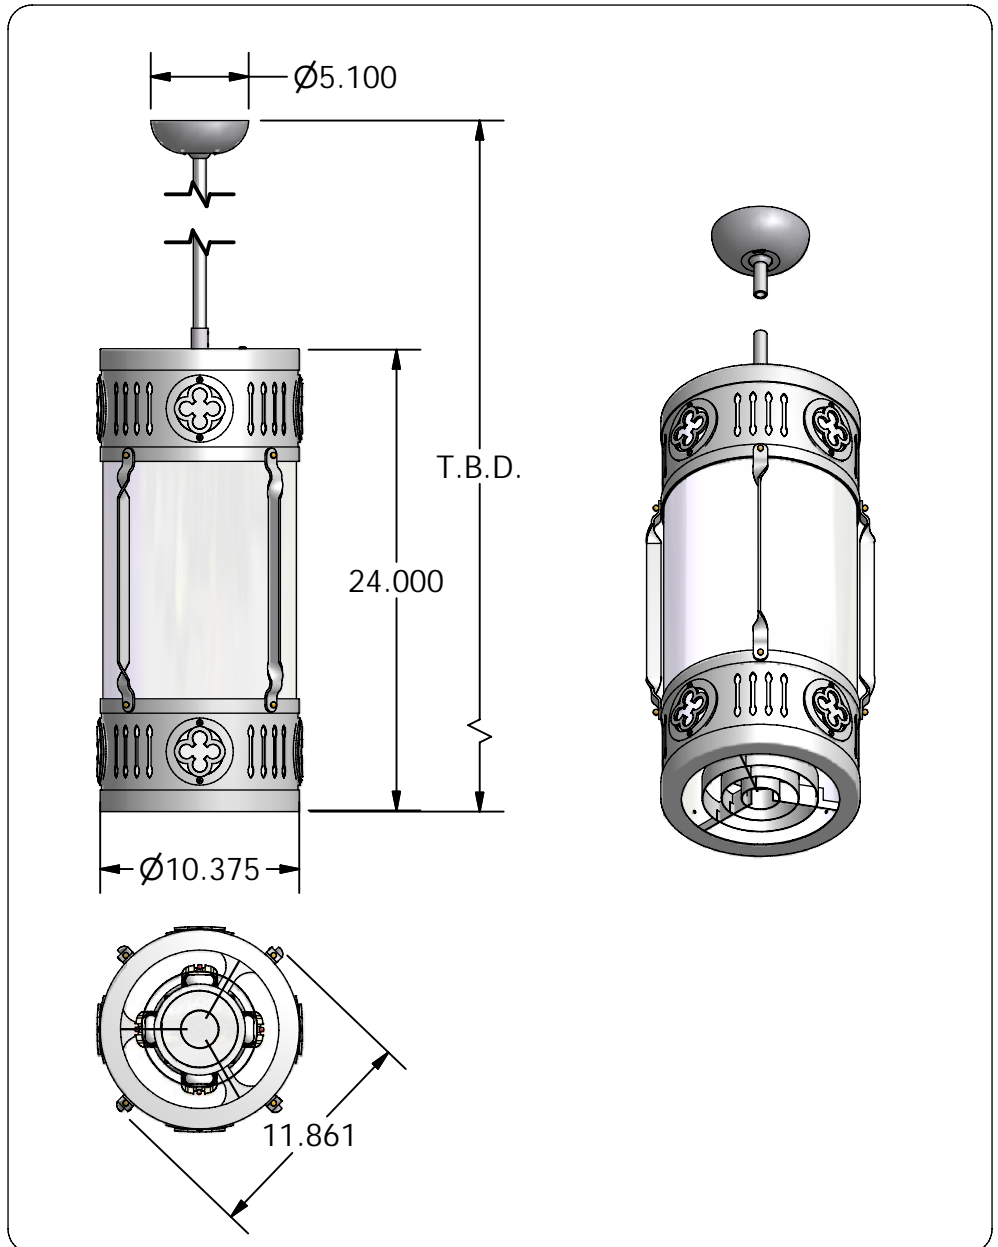

QUOTE #:
Q1415

FIXTURE:
MP0906-03-1024-FTL-0003

LAMPING:
(4) FT36W/2G11 120V
(1) PAR-38 150W MED. BASE.

DIFFUSER:
ACRYLIC FAUX ALABASTER

DIAMETER:
10 3/8"

O.A. HT:
T.B.D.

BODY HT:
24"

EXTENSION:

FINISH:
PAINTED STANDARD COLOR

MATERIAL:
ALUMINUM

DESIGNED BY: R.V.SHTEYN

DRAWN BY:
R.V.SHTEYN

OPTIONS:

QUESTIONS?
sales@mcfaddenlighting.com

NOTES: