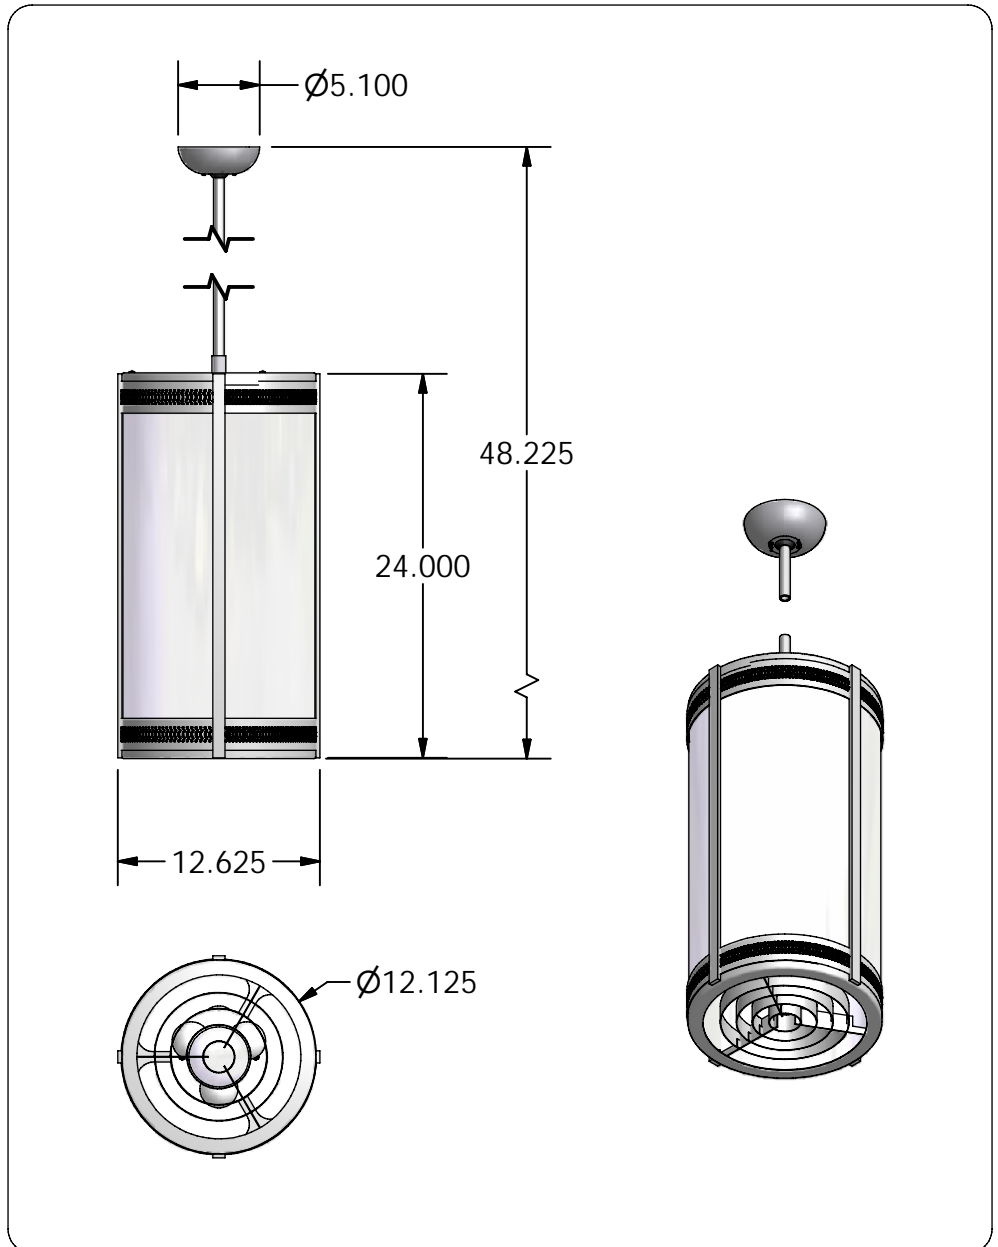

QUOTE #:
Q1571

FIXTURE:
MP0906-03-1224-INM-0002

LAMPING:
(5) A19 100W MED. BASE
(1) PS30 300W MED. BASE DOWN

DIFFUSER:
ACRYLIC SMOOTH WHITE

DIAMETER:
12"

O.A. HT:
48"

BODY HT:
24"

EXTENSION:

FINISH:
PAINTED STANDARD COLOR

MATERIAL:
ALUMINUM

DESIGNED BY: R.V.SHTEYN

DRAWN BY:
R.V.SHTEYN

OPTIONS:

QUESTIONS?
sales@mcfaddenlighting.com

NOTES: