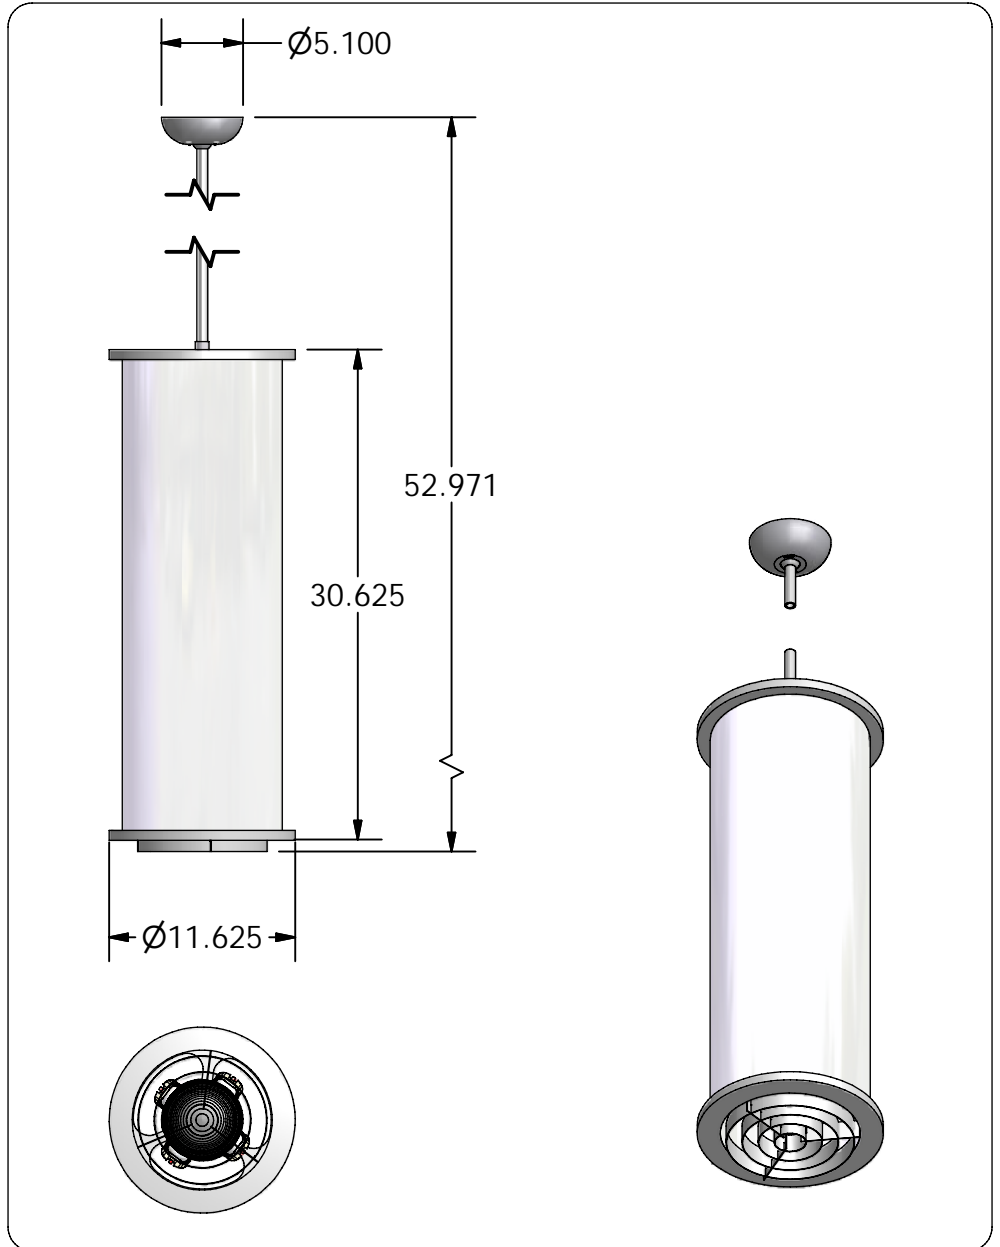

QUOTE #:

Q1548

FIXTURE:

MP0906-03-1230-FTL-0001

LAMPING:

(4) FT40W/2G11 120V
(1) R40 300W MED. BASE DOWN

DIFFUSER:

ACRYLIC SMOOTH WHITE

DIAMETER:

11 5/8"

O.A. HT:

T.B.D.

BODY HT:

30 5/8"

EXTENSION:

FINISH:

PAINTED STANDARD COLOR

MATERIAL:

ALUMINUM

DESIGNED BY: Roman

DRAWN BY:

R.V.SHTEYN

OPTIONS:

QUESTIONS?
sales@mcfaddenlighting.com