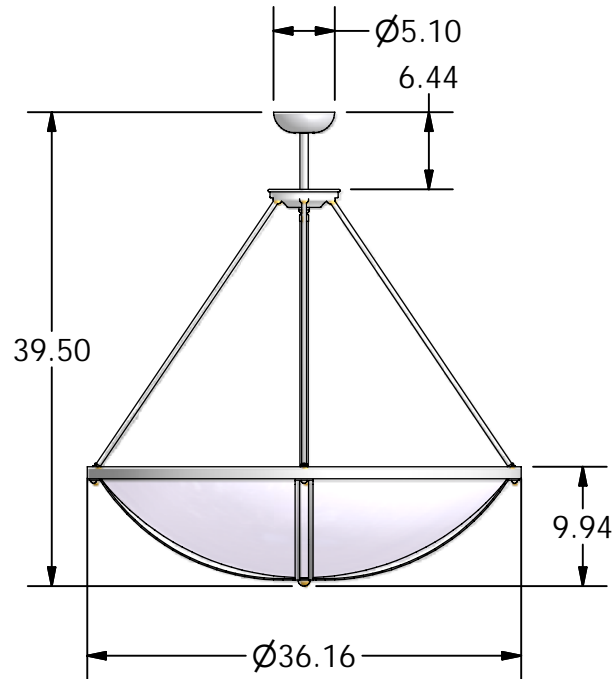

2601 Ohio Avenue · Saint Louis, Missouri 63118 \ 800-325-9532 · 314-773-1340 · Fax 314-773-5741 \ www.McFaddenLighting.com

QUOTE #: Q1035
FITTURE:
MP0907-03-3613-CFQ-0001 Q1035

LAMPING:
(4) CFQ-26 G24q-3 UNV

DIFFUSER: ACRYLIC SMOOTH
WHITE
DIAMETER: 36"

O.A. HT: T.B.D. (39 1/2"
SHOWN)

BODY HT: 10"

EXTENSION:

FINISH: PAINTED STANDARD
COLOR

MATERIAL: ALUMINUM

DESIGNED BY: RV SHTEYN

DRAWN BY: R.V. SHTEYN

OPTIONS:

NOTES:

These drawings and the specification content are confidential and proprietary information owned by McFadden Lighting Co., Inc. and shall not be replaced or copied or used for the manufacture or sale of apparatus or devices without the written consent of McFadden Lighting Co., Inc.