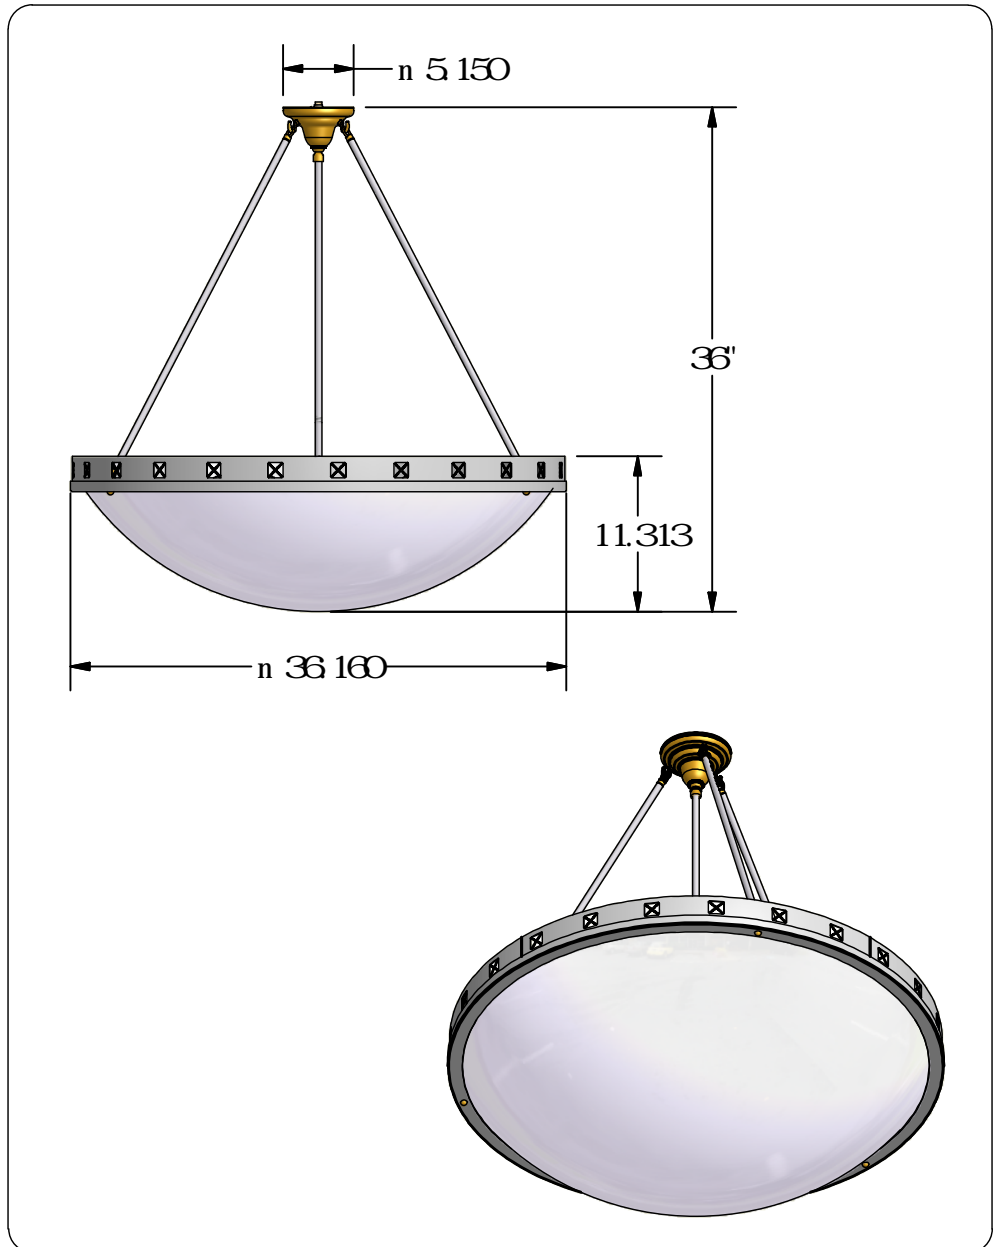

QUOTE #:
Q1723

FIXTURE:
MFC907-03-3611-FIL-0001

LAMPING:
(4) FT36W/2G11 120V OR 277V UP
(2) FT24W/2G11 120V OR 277V, DOWN

DIFFUSER:
ACRYLIC SMOOTH WHITE

DIAMETER:
36"

O.A. HT:
36"

BODY HT:
11 3/8"

EXTENSION:

FINISH:
PAINTED STANDARD COLOR

MATERIAL:
ALUMINUM, BRASS

DESIGNED BY: R.V.SHTEYN

DRAWN BY:
R.V.SHTEYN

OPTIONS:
INTEGRAL MARK-X DIMMING BALLAST

QUESTIONS?
sales@mcfaddenlighting.com

NOTES: Mark-X dimming ballast is compatible only with lams as listed