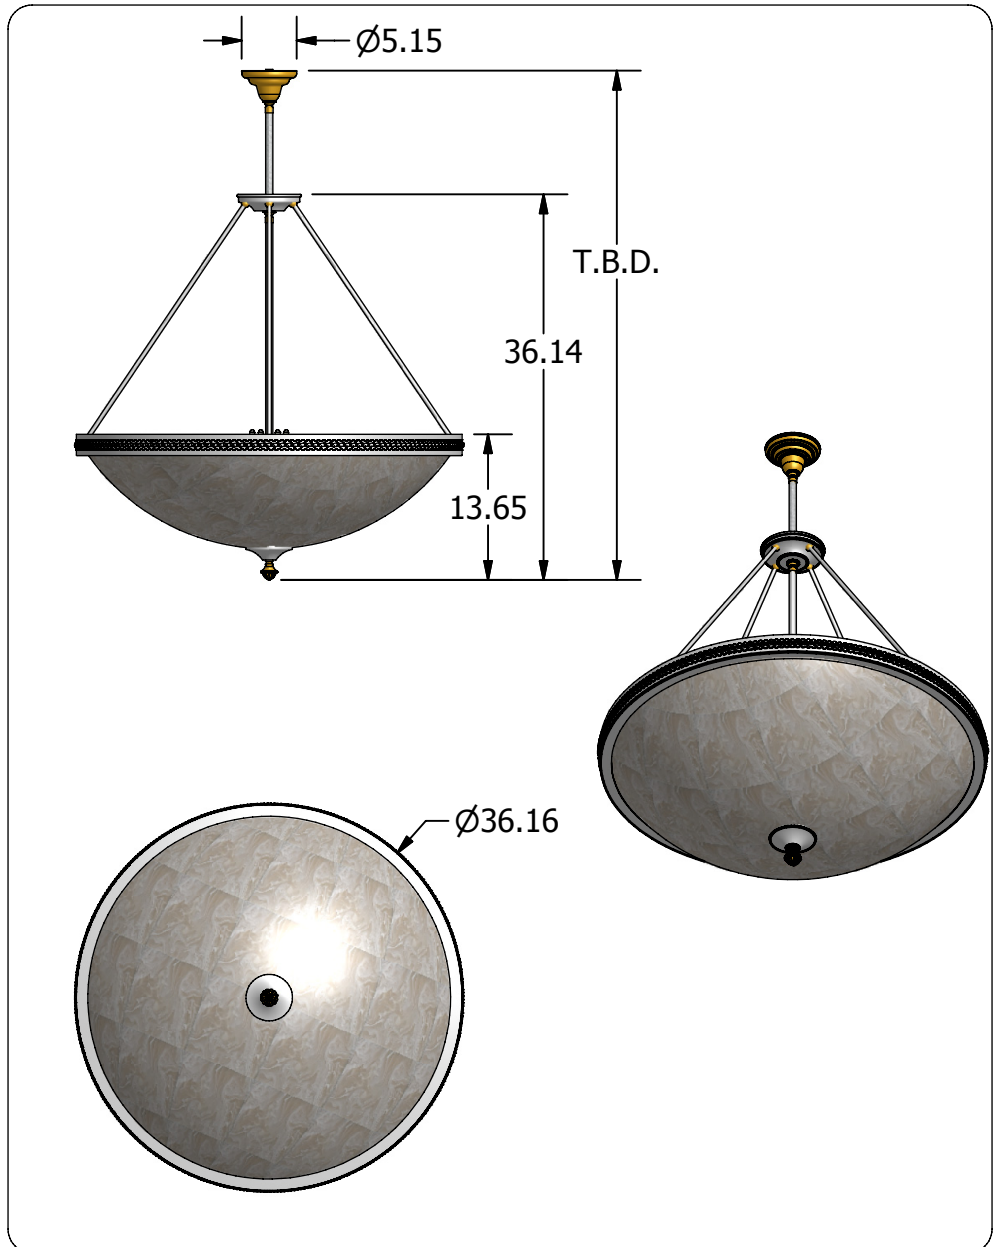

QUOTE #:
Q1763

FIXTURE:
MP0907-03-3611-FTL-0001 Q1763

LAMPING:
(6) FT39W/2G11

DIFFUSER:
FAUX ALABASTER

DIAMETER:
36.125"

O.A. HT:
T.B.D.

BODY HT:
13.6875"

EXTENSION:
36.125"

FINISH:

MATERIAL:
STEEL/ALUMINUM

DESIGNED BY: R.V.SHTEYN

DRAWN BY:
SCOTT

OPTIONS:

QUESTIONS?
sales@mcfaddenlighting.com

NOTES: APPROVED BY: