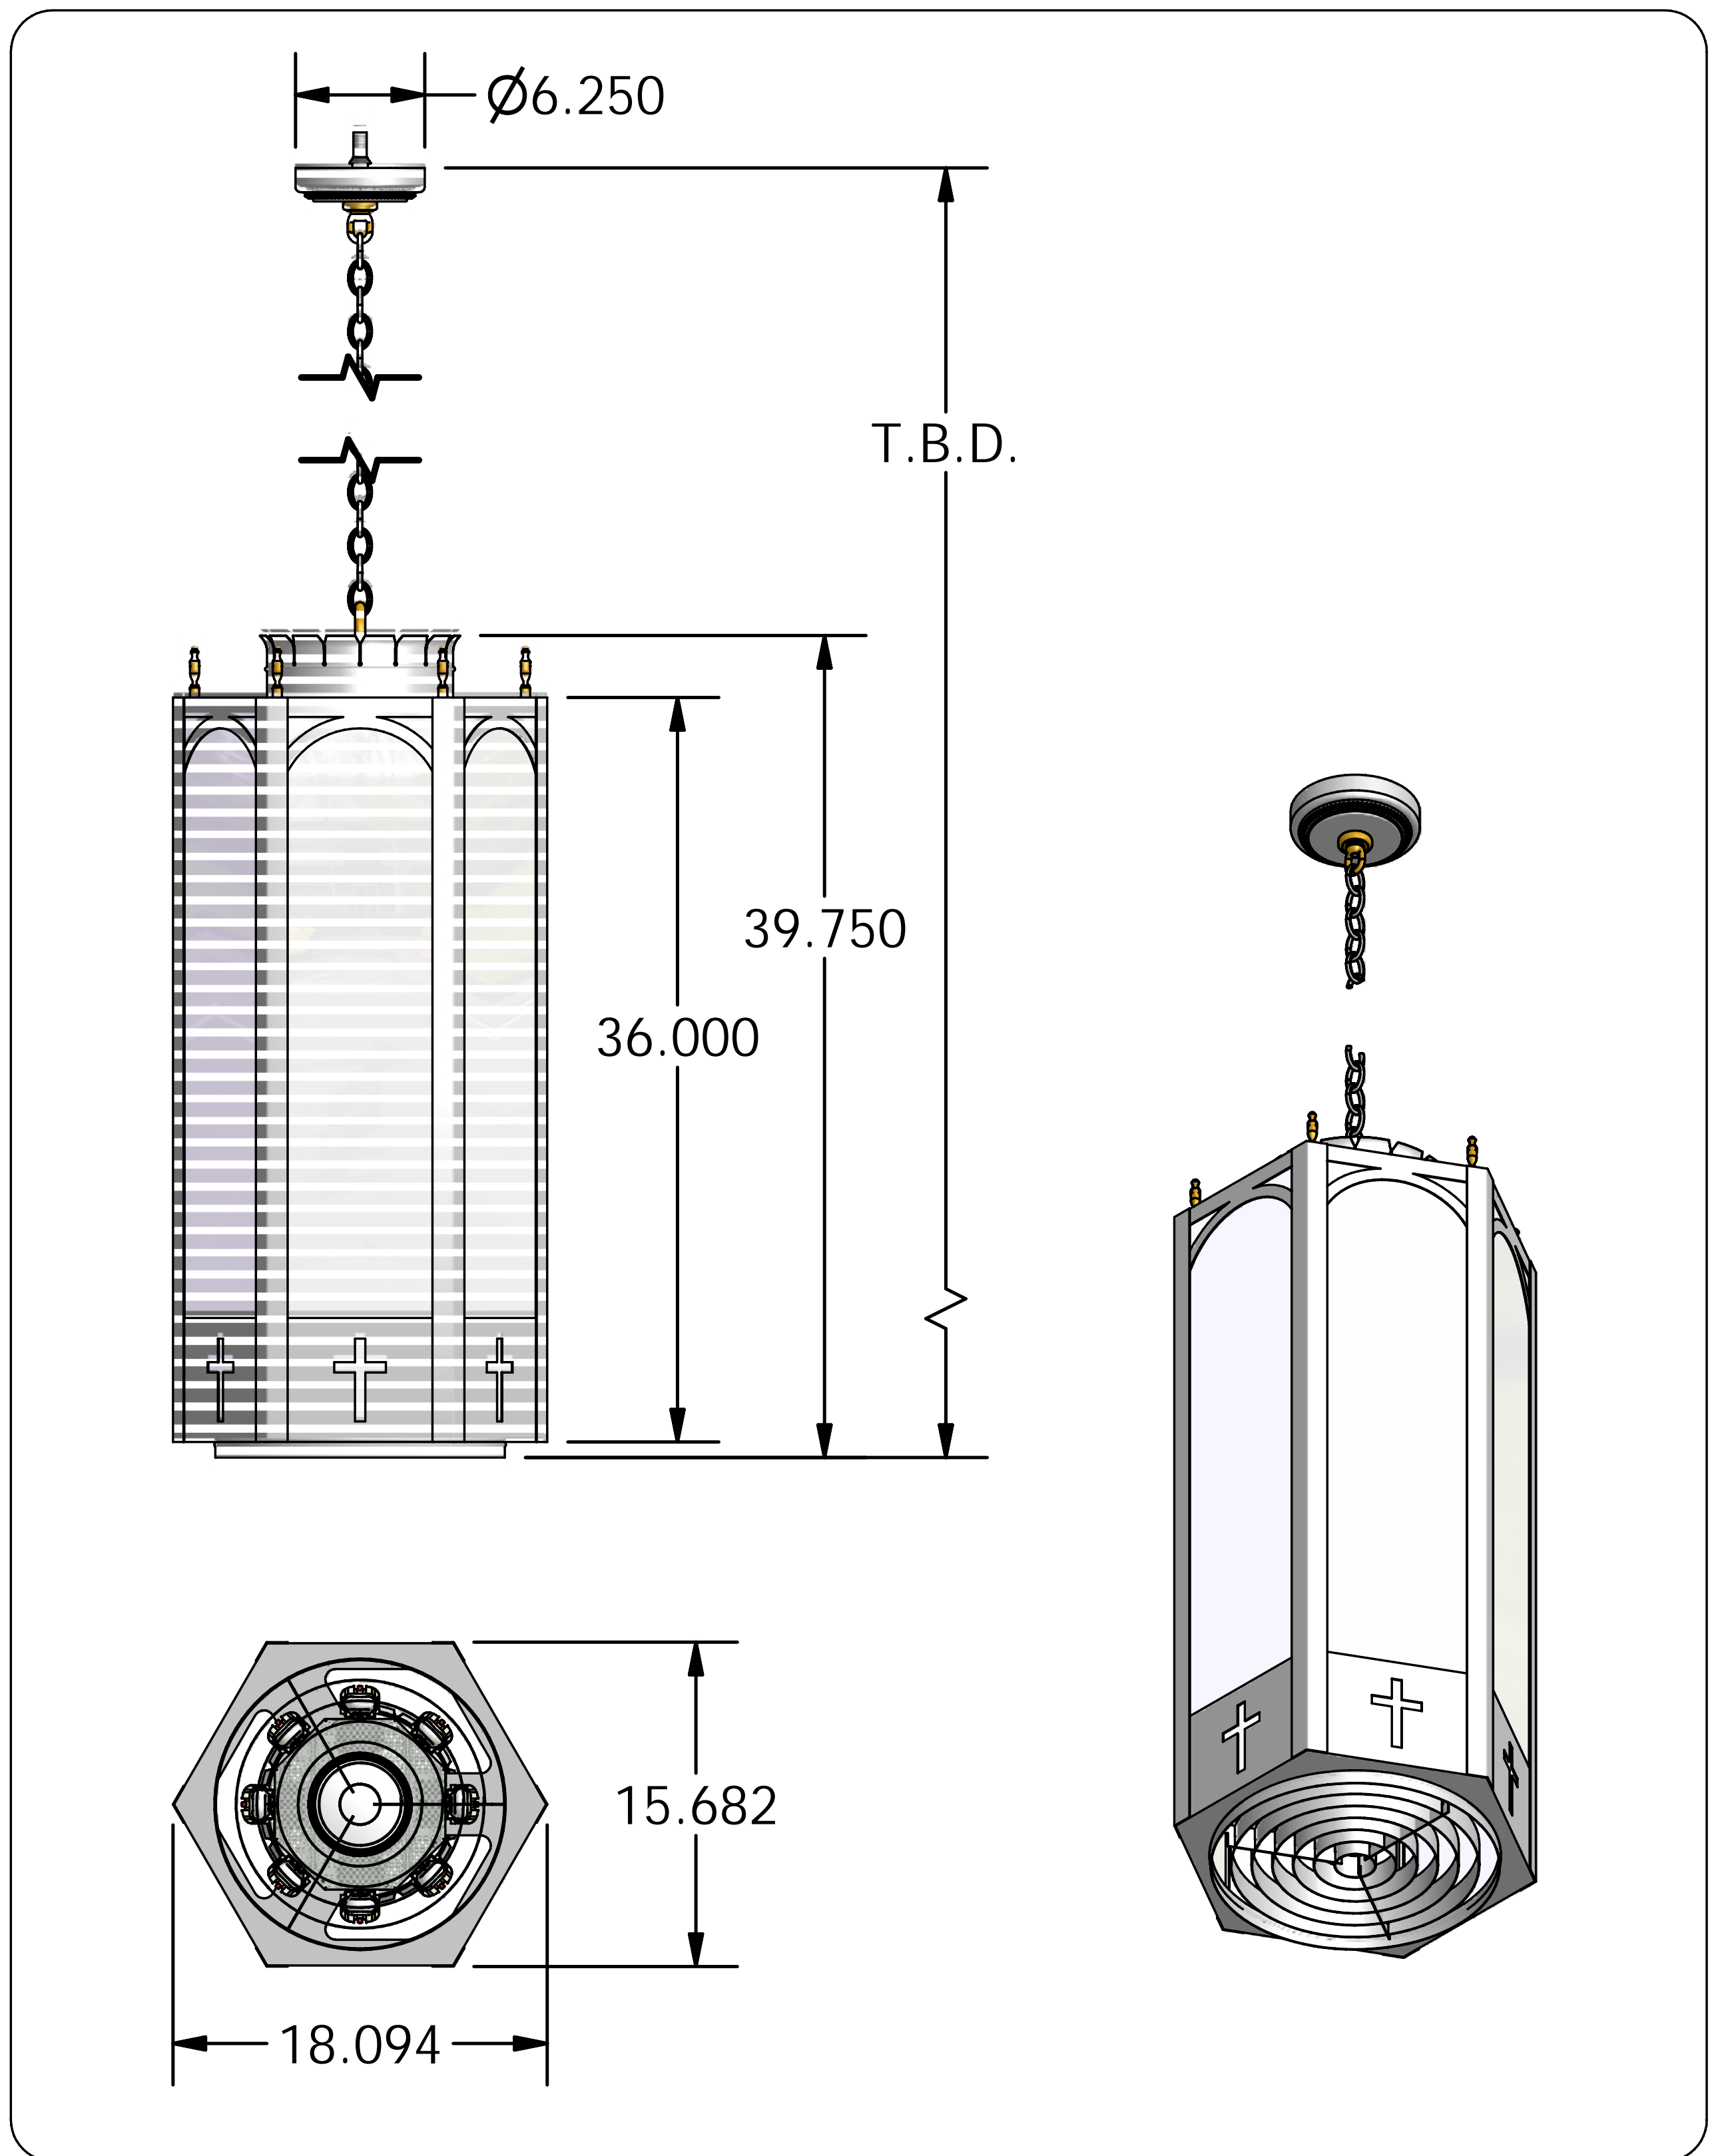

MCFADDEN LIGHTING

2601 Ohio Avenue · Saint Louis, Missouri 63118 \ 800-325-9532 · 314-773-1340 · Fax 314-773-5741 \ www.McFaddenLighting.com

QUOTE #:
Q1447

FIXTURE:
MP0909-02-1840-FTL-0002

LAMPING:
(8) FT40W/2G11 UNV
(1) R40 500W MOG. BASE DOWN

DIFFUSER:
ACRYLIC SMOOTH WHITE

DIAMETER:
18"

O.A. HT:
T.B.D.

BODY HT:
39 3/4"

EXTENSION:

FINISH:
PAINTED STANDARD COLOR

MATERIAL:
18 GA STEEL

DESIGNED BY: R.V.SHTEYN

DRAWN BY:
R.V.SHTEYN

OPTIONS:

QUESTIONS?
sales@mcfaddenlighting.com

NOTES: ESTIMATED FIXTURE WEIGHT IS 75 LBS. FIXTURE MOUNTS TO 3/8-18 NPS PIPE IN REINFORCED J-BOX BY OTHERS

These drawings and the specification content are confidential and proprietary information owned by McFadden Lighting Co., Inc. and shall not be replaced or copied or used for the manufacture or sale of apparatus or devices without the written consent of McFadden Lighting Co., Inc.