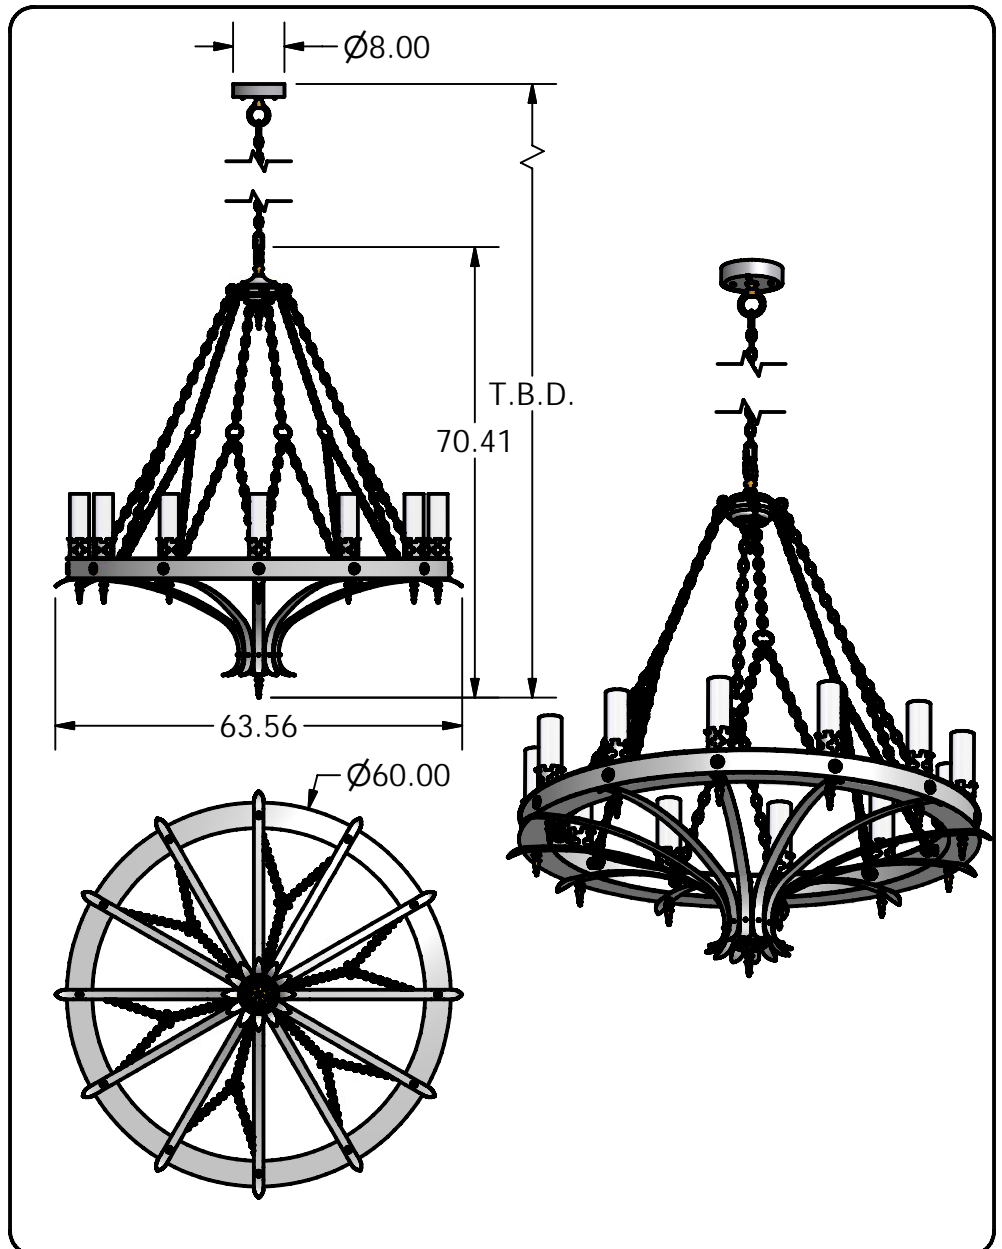

QUOTE #:
Q1248

FIXTURE:
MP1216-02-6270-FGU-0001

LAMPING:
(12) CFL23W/GU24 120V
SELF BALLASTED

DIFFUSER:
GLASS FROSTED

DIAMETER:
63 1/2"

O.A. HT:
T.B.D.

BODY HT:
70"

EXTENSION:

FINISH:
PAINTED STANDARD COLOR

MATERIAL:
ALUMINUM

DESIGNED BY: R.V.SHTEYN

DRAWN BY:
R.V.SHTEYN

OPTIONS:

QUESTIONS?
sales@mcfaddenlighting.com

NOTES: