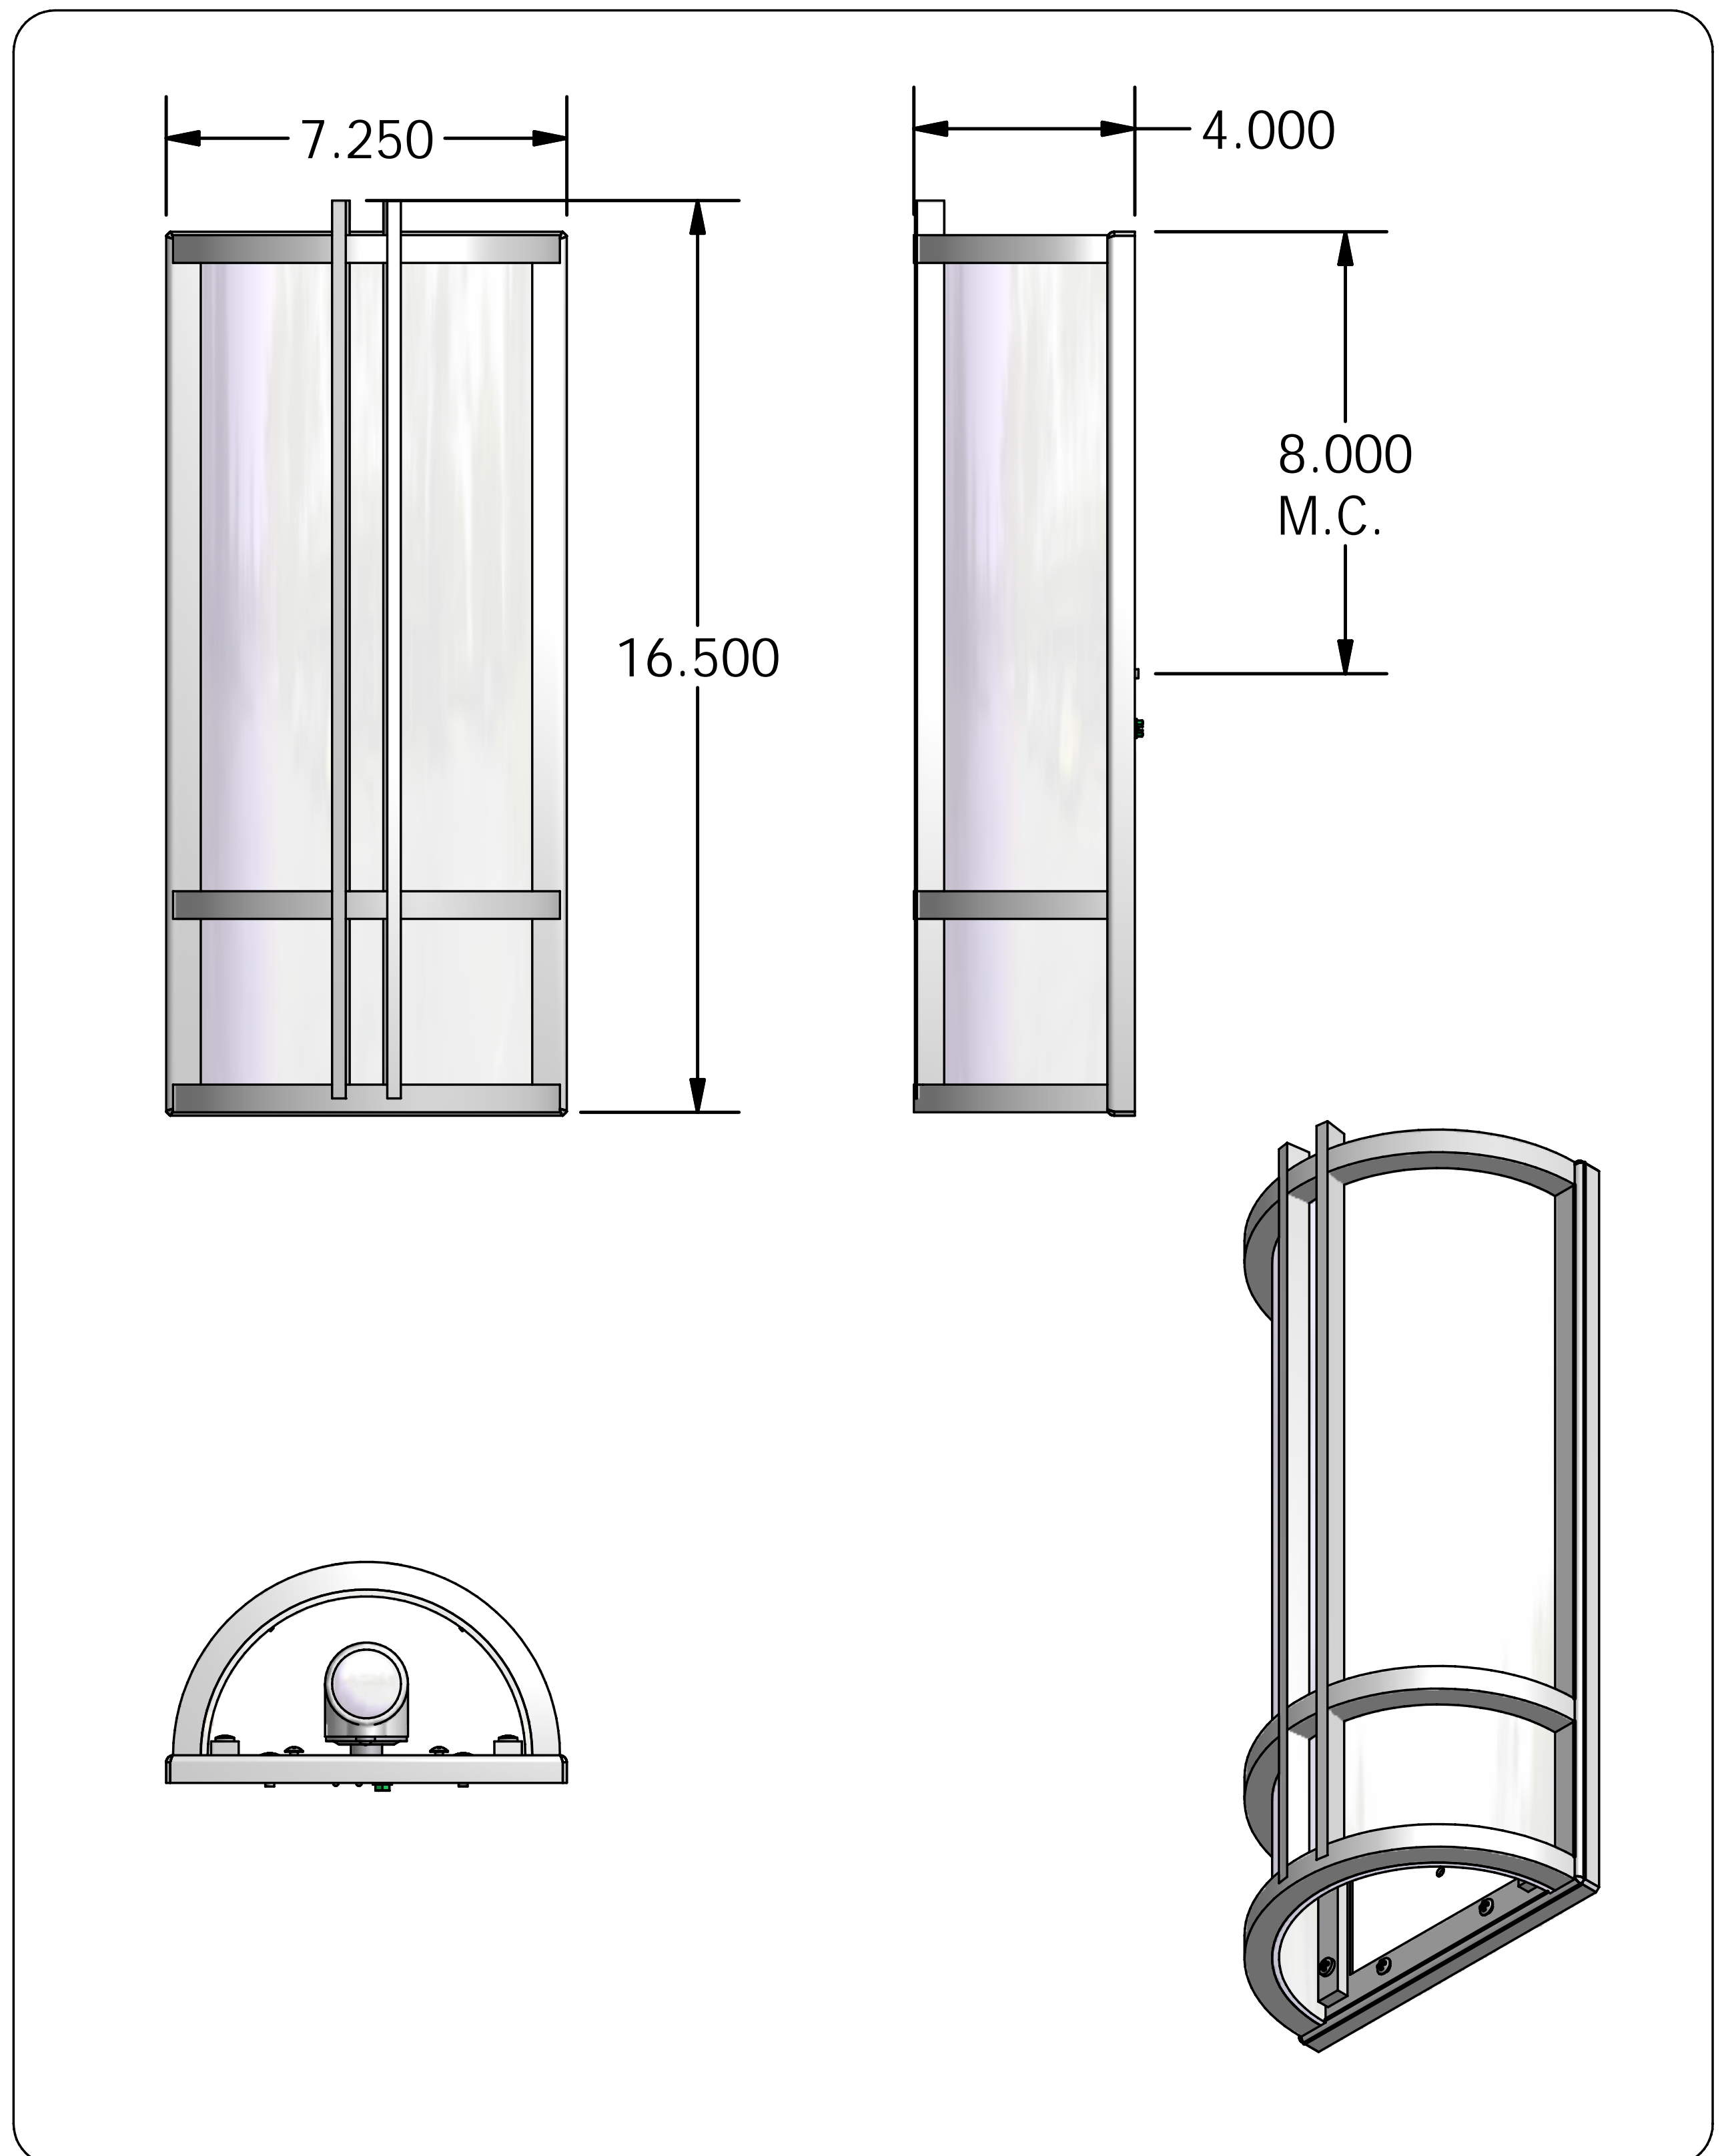

MCFADDEN LIGHTING

2601 Ohio Avenue · Saint Louis, Missouri 63118 \ 800-325-9532 · 314-773-1340 · Fax 314-773-5741 \ www.McFaddenLighting.com

QUOTE #:
Q1342

FIXTURE:
MP1806-05-0816-INM-0001

LAMPING:
(2) T10 60W MED. BASE

DIFFUSER:
ACRYLIC SMOOTH WHITE

DIAMETER:
7 1/4"

O.A. HT:
16 1/2"

BODY HT:

EXTENSION:
4"

FINISH:
PAINTED STANDARD COLOR

MATERIAL:
ALUMINUM

DESIGNED BY: R.V.SHTEYN

DRAWN BY:
R.V.SHTEYN

OPTIONS:

QUESTIONS?
sales@mcfaddenlighting.com

NOTES:

These drawings and the specification content are confidential and proprietary information owned by McFadden Lighting Co., Inc. and shall not be replaced or copied or used for the manufacture or sale of apparatus or devices without the written consent of McFadden Lighting Co., Inc.