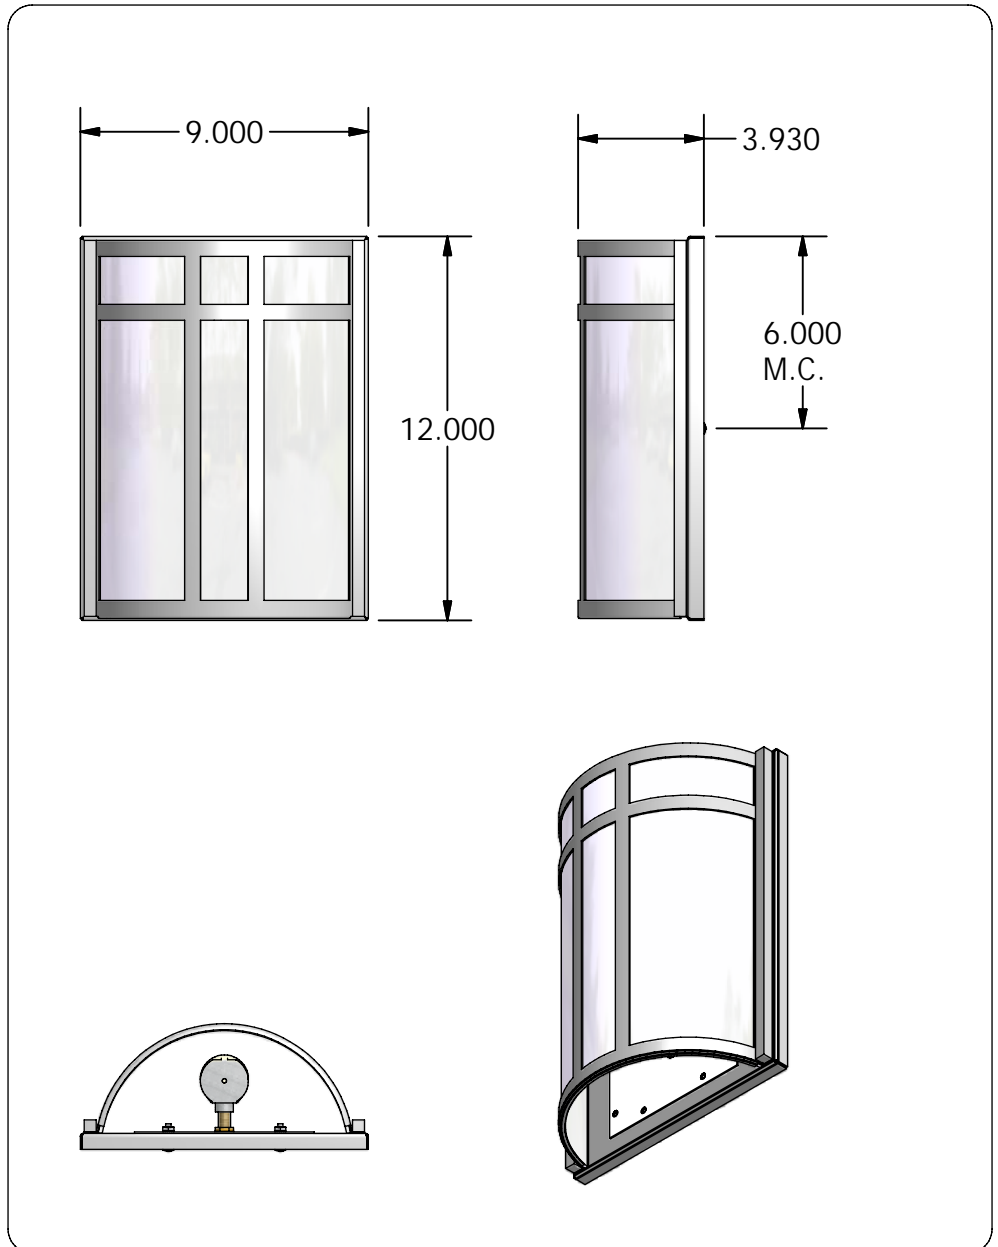

QUOTE #:
Q1507

FIXTURE:
MP1806-01-0912-INM-0001

LAMPING:
(1) T10 60W MED. BASE 120V

DIFFUSER:
GLASS HONEY MARBLE

DIAMETER:
9"

O.A. HT:
12"

BODY HT:

EXTENSION:
4"

FINISH:
PAINTED STANDARD COLOR

MATERIAL:
18 GA STEEL, ALUMINUM

DESIGNED BY: R.V.SHTEYN

DRAWN BY:
R.V.SHTEYN

OPTIONS:

QUESTIONS?
sales@mcfaddenlighting.com

NOTES: