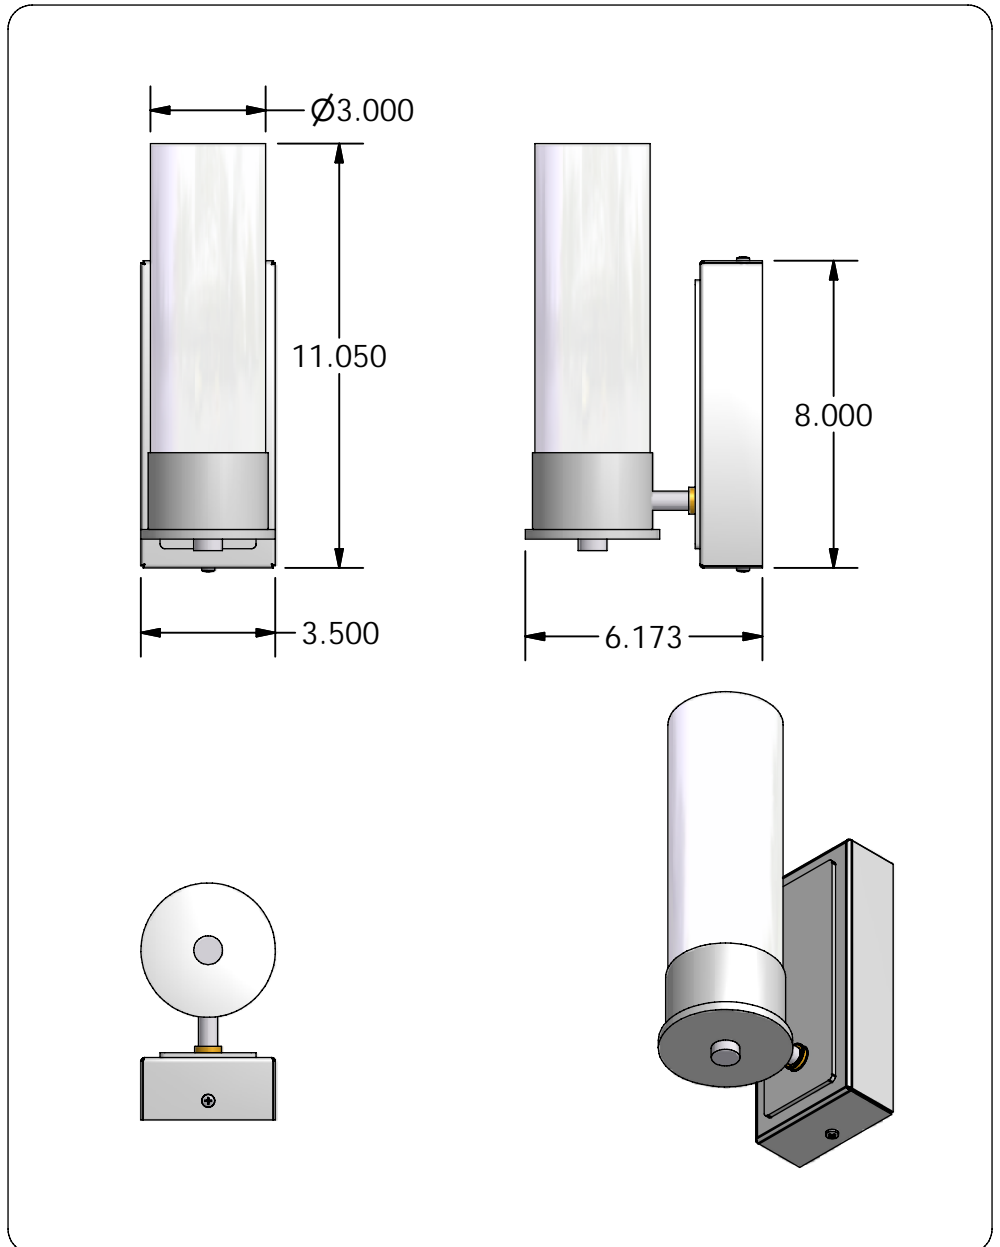

QUOTE #:
Q1432

FIXTURE:
MP1806-05-0311-CFQ-DM71

LAMPING:
(1) CFQ26W/G24q-3 UNV

DIFFUSER:
GLASS CLEAR FROSTED

DIAMETER:
3 1/2"

O.A. HT:
11"

BODY HT:

EXTENSION:
6 3/16"

FINISH:
PAINTED STANDARD COLOR

MATERIAL:
ALUMINUM

DESIGNED BY: R.V.SHTEYN

DRAWN BY:
R.V.SHTEYN

OPTIONS:
INTEGRAL ADVANCE MARK 7 DIMMING
BALLAST

QUESTIONS?
sales@mcfaddenlighting.com

NOTES: