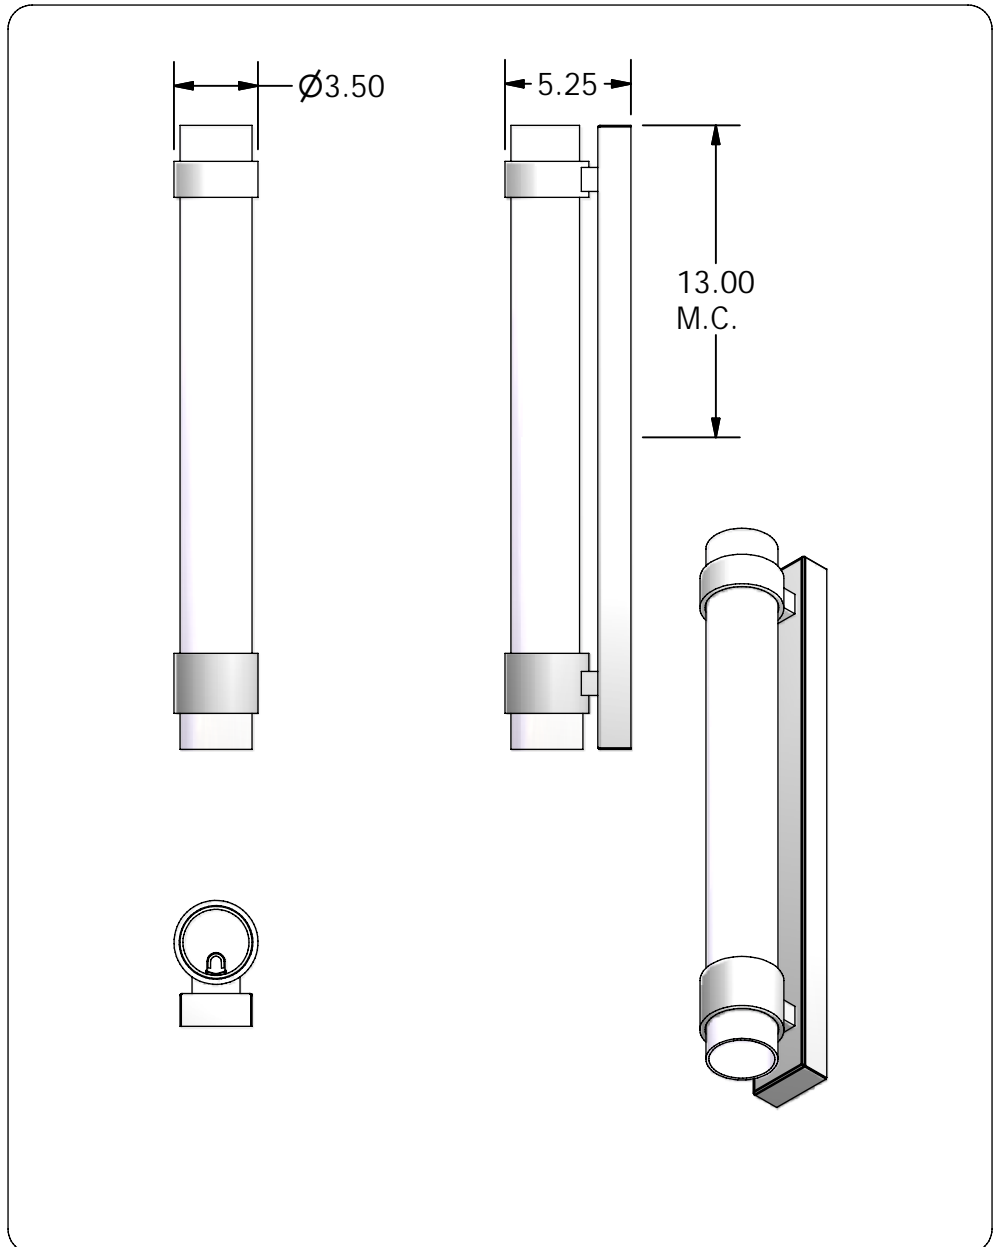

QUOTE #:
Q1087

FIXTURE:
MP1806-05-0326-FT5-0001

LAMPING:
(1) T5HO 24W MINI BIPIN G5

DIFFUSER:
ACRYLIC SMOOTH WHITE

DIAMETER:
3 1/2"

O.A. HT:
26"

BODY HT:

EXTENSION:
5 1/4"

FINISH:
PAINTED STANDARD COLOR

MATERIAL:

DESIGNED BY: R.V. SHTEYN

DRAWN BY:
R.V. SHTEYN

OPTIONS:

QUESTIONS?
sales@mcfaddenlighting.com

NOTES: