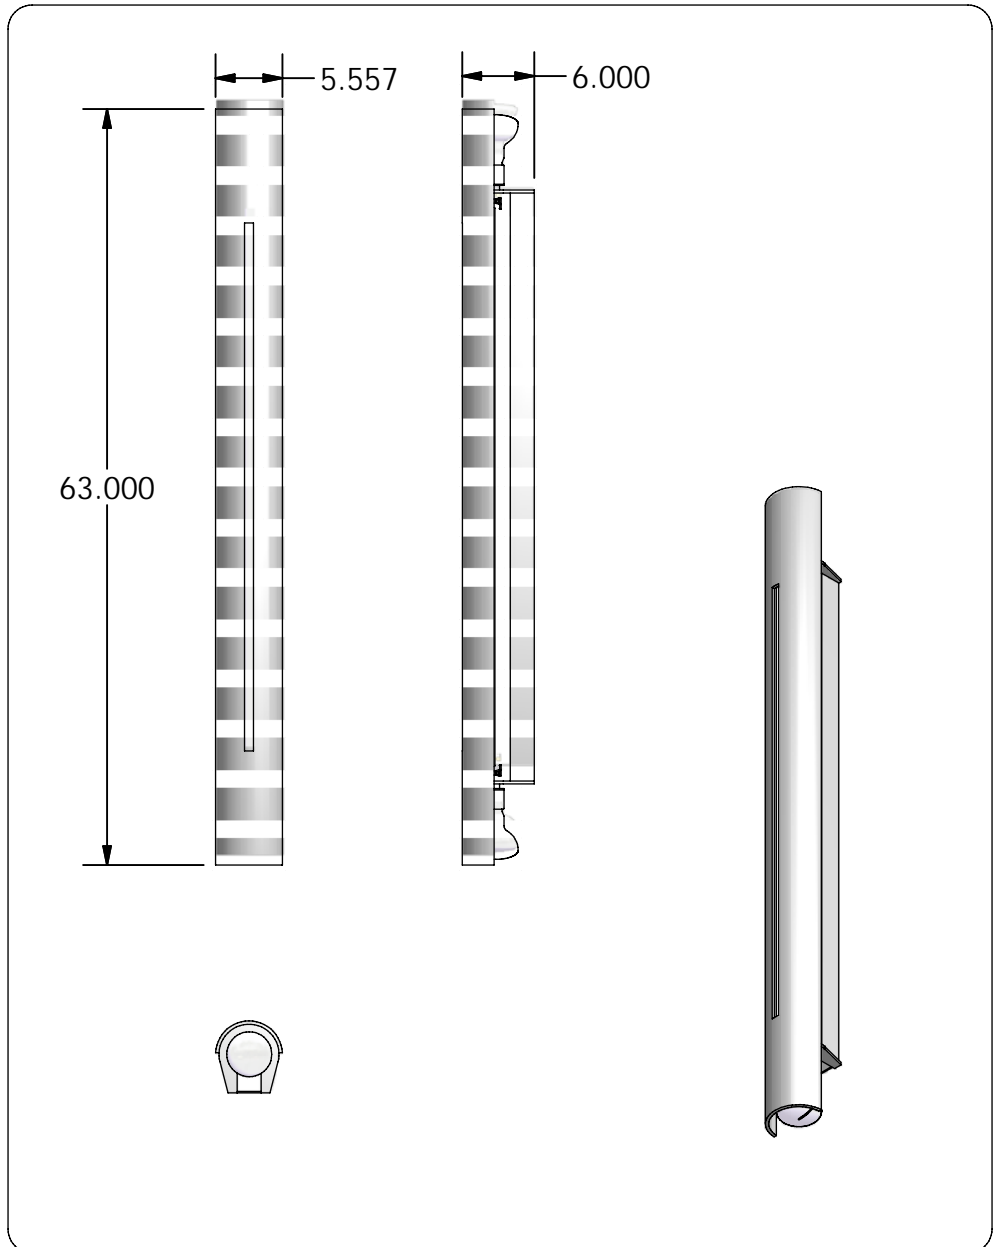

QUOTE #:
Q1463

FIXTURE:
MP1806-05-0660-FT8-0001

LAMPING:
(1) T8F32W BIPIN 120V
(2) PAR30 75W MED. BASE

DIFFUSER:
ACRYLIC SMOOTH WHITE

DIAMETER:
5 1/2"

O.A. HT:
63"

BODY HT:

EXTENSION:
6"

FINISH:
PAINTED STANDARD COLOR

MATERIAL:
ALUMINUM

DESIGNED BY: R.V.SHTEYN

DRAWN BY:
R.V.SHTEYN

OPTIONS:

QUESTIONS?
sales@mcfaddenlighting.com

NOTES: