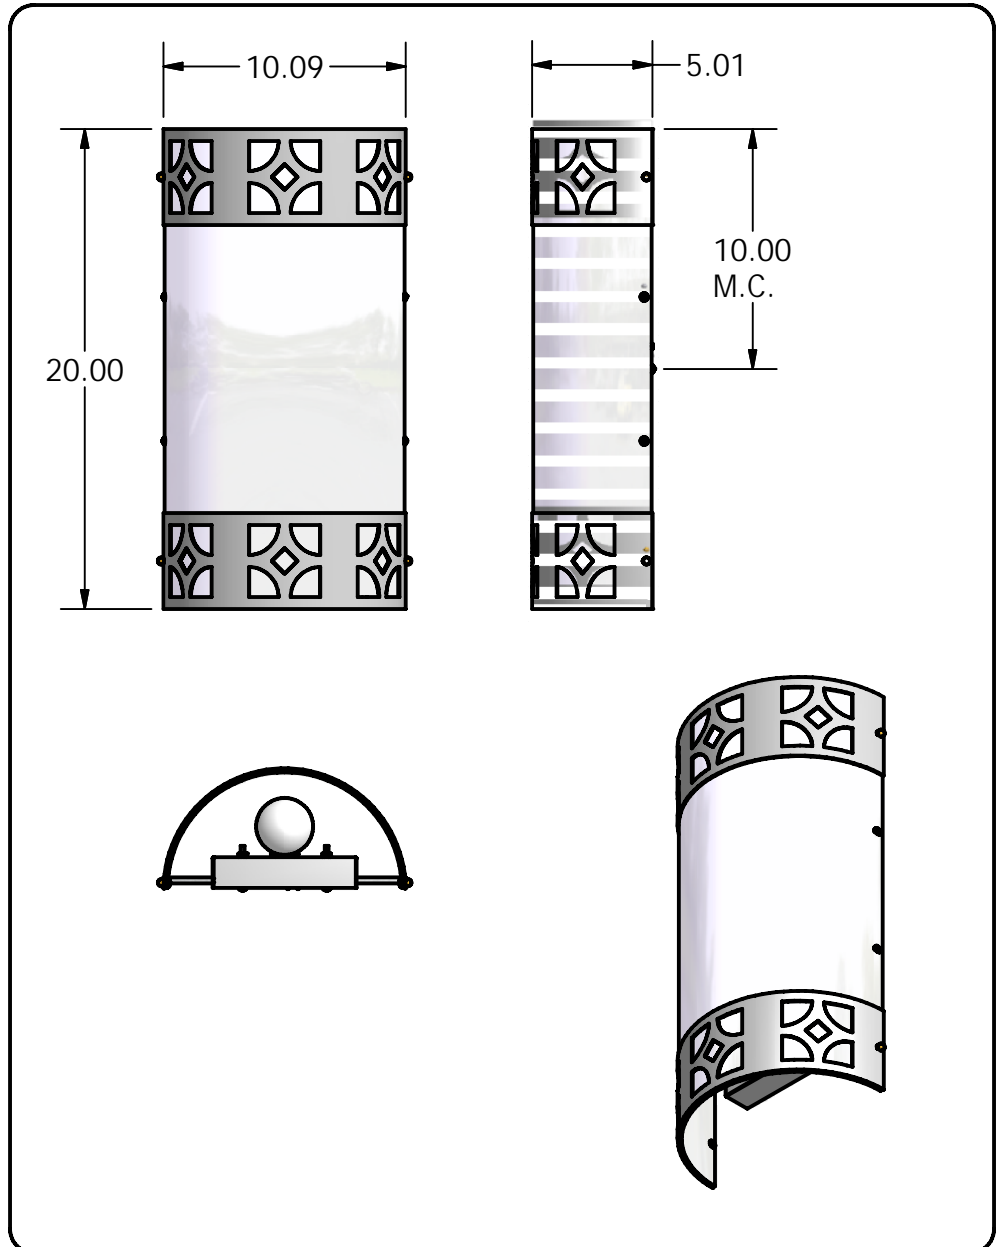

QUOTE #:
Q1182

FIXTURE:
MP1806-05-1020-INM-0001 Q1182

LAMPING:
(2) A-19 75W MED. BASE

DIFFUSER:
CARYLCI SMOOTH WHITE

DIAMETER:
10"

O.A. HT:

BODY HT:
20"

EXTENSION:
5"

FINISH:
PAINTED STANDARD COLOR

MATERIAL:
18 GA ST

DESIGNED BY: R.V. SHTEYN

DRAWN BY:
R.V. SHTEYN

OPTIONS:

QUESTIONS?
sales@mcfaddenlighting.com

NOTES: