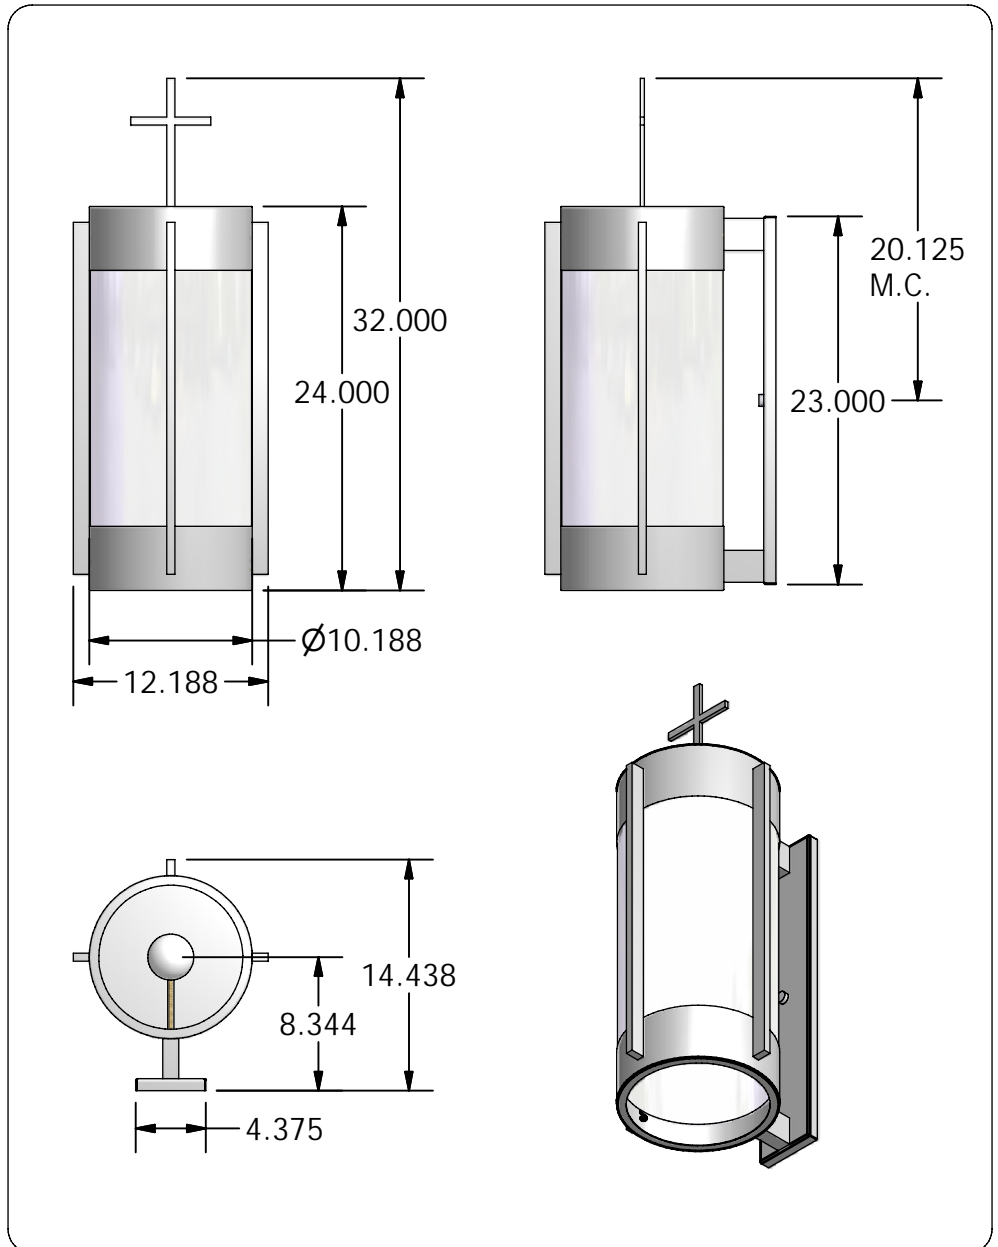

QUOTE #:
Q1636

FIXTURE:
MP1906-05-1232-INM-0001

LAMPING:
(1) A23 200W MED. BASE 120V

DIFFUSER:
ACRYLIC SMOOTH WHITE

DIAMETER:
12"

O.A. HT:
32"

BODY HT:
24"

EXTENSION:
14 7/16"

FINISH:
PAINTED STANDARD COLOR

MATERIAL:
ALUMINUM

DESIGNED BY: R.V.SHTEYN

DRAWN BY:
R.V.SHTEYN

OPTIONS:

QUESTIONS?
sales@mcfaddenlighting.com

NOTES: FOR BETTER MATCH CUSTOMER MUST VERIFY DIMENSIONS OF EXISTING FIXTURE.