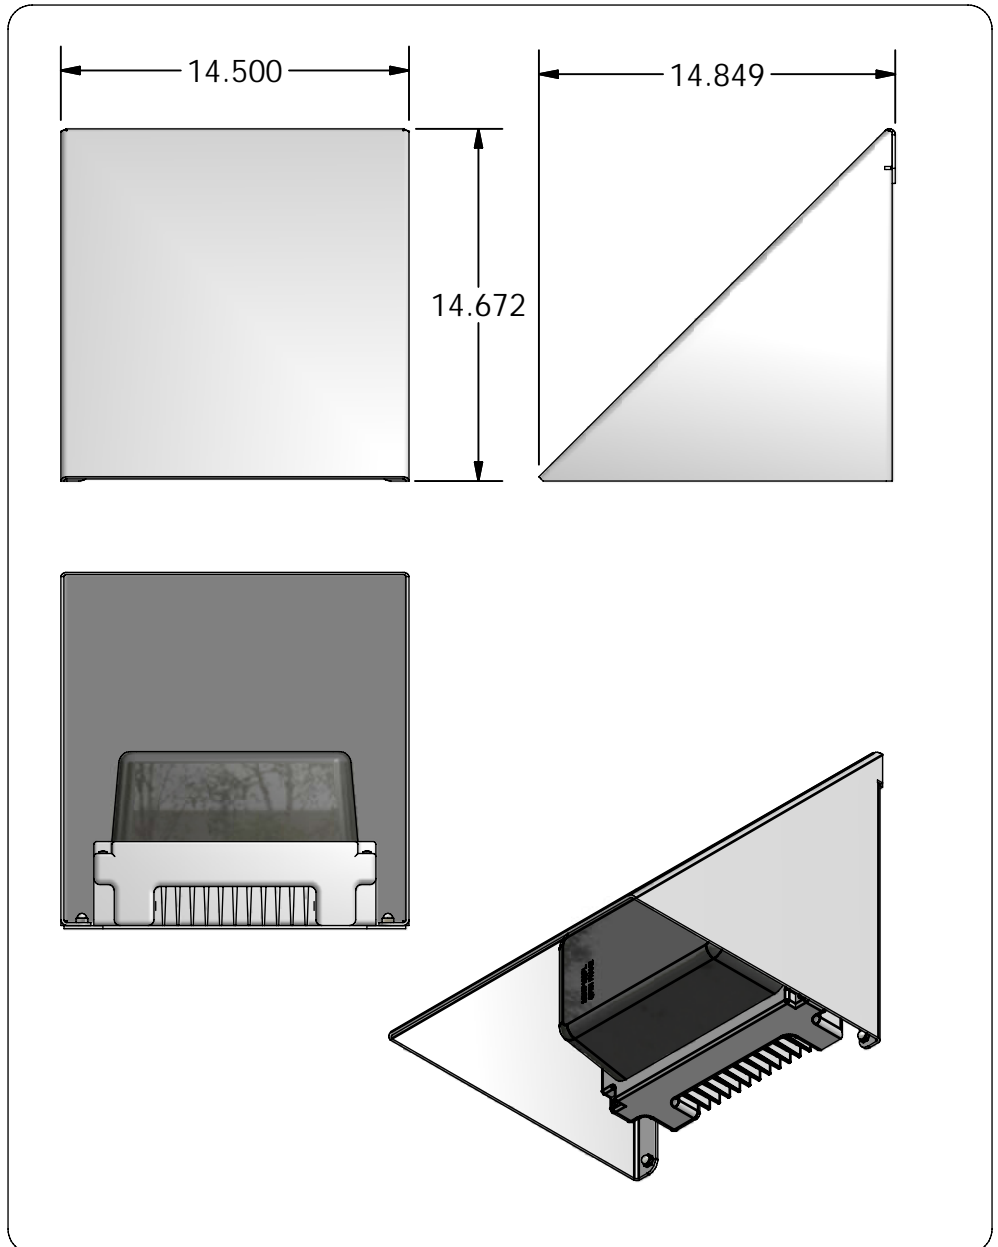

QUOTE #:

Q1495

FIXTURE:

MP1918-05-1414-CFT-0001

LAMPING:

(1) CFTR32W/GX24q-3

DIFFUSER:

DIAMETER:

14 1/2"

O.A. HT:

14 5/8"

BODY HT:

EXTENSION:

14 7/8"

FINISH:

PAINTED STANDARD COLOR, WHITE
INSIDE

MATERIAL:

ALUMINUM

DESIGNED BY: R.V.SHTEYN

DRAWN BY:

R.V.SHTEYN

OPTIONS:

QUESTIONS?

sales@mcfaddenlighting.com

NOTES: SHROUD MOUNT INDEPENDANT FROM WET PACK FIXTURE, FIXTURE IS DOWN LIGHT ONLY