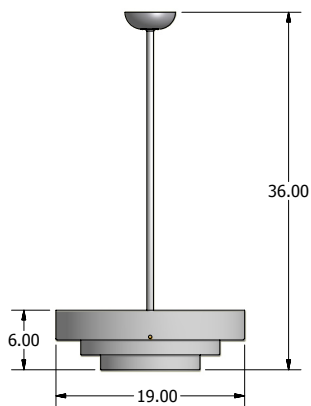

Aurora Pendant

FEATURES:

- Acrylic lens diffuses the down light to create a soothing glow.
- Assistance in determining the proper size and arrangement of luminaire specific to a space available.
- Contact McFadden Lighting for any options or modifications.

LAMPING & SIZING OPTIONS

	BODY DIA.	BODY LGT.	O.A. HT.	LAMPS
Aurora	19"	6"	36"	(4) CFTR26/32/42W/GX24QUNV

Ref. #- MP0916-03-1906-CFT-0001

METAL & ACRYLIC FINISHES

(refer to standard finishes sheet for samples)

PAINT OPTION:

PAINTED STANDARD COLOR

ACRYLIC OPTION:

SHOWN IN SMOOTH WHITE

* Other sizes and options available upon request.