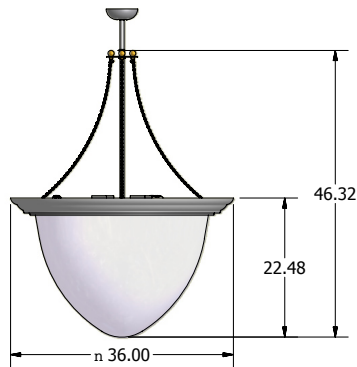

Bell Dome Pendnat

FEATURES:

- Acorn shaped acrylic bowl diffuses the down light to create a soothing glow.
- Assistance in determining the proper size and arrangement of luminaire specific to a space available.
- Contact McFadden Lighting for any options or modifications.

LAMPING & SIZING OPTIONS

	BODY DIA.	BODY LGT.	O.A. HT.	LAMPS
Bell Dome	36"	22.4"	46.3"	(6) FT40W /2G11 LUTRON ECO-10 DIMMING

Ref. #- MP0907-03-3622-FTL-0001

METAL & ACRYLIC FINISHES

(refer to standard finishes sheet for samples)

PAINT OPTION:

PAINTED STANDARD COLOR

ACRYLIC OPTION:

SHOWN IN SANDBLASTED WHITE

* Other sizes and options available upon request.