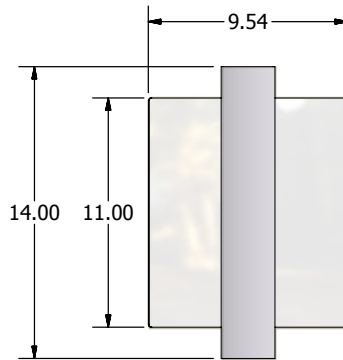

FEATURES:

- Chamfered edges finishes this luminaire. The light escaping from the top and bottom create a wall wash effect.
- Assistance in determining the proper size and arrangement of luminaire specific to a space available.
- Contact McFadden Lighting for any options or modifications.

LAMPING & SIZING OPTIONS

	BODY DIA.	BODY LGT.	EXTENTION	LAMPS
Bowen	9.5"	14"	4"	(1) CFTR-42GX24q-4 UNV

Ref. #- MP1818-05-1014-CFQ-0001

METAL & ACRYLIC FINISHES (refer to standard finishes sheet for samples)