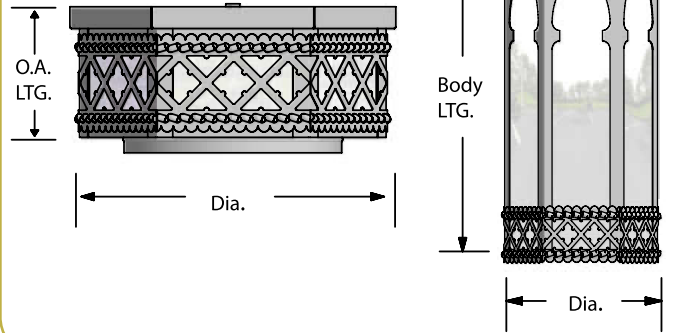

>>c258

>> c257

DRAWING

c258 LAMPING & SIZING OPTIONS

	BODY DIA.	OVERALL LGT.	LAMPS	
c258-14	15"	8.5"	(3) 60W	} ENERGY SAVING LAMPING: FLUORESCENT
c258-16	17"	8.5"	(3) 75W	
c258-14F	15"	8.5"	(2)CFQ26/G24q	
c258-16F	17"	8.5"	(2)CFQ26/G24q	

c257 LAMPING & SIZING OPTIONS

	BODY DIA.	BODY LGT.	OVERALL LGT.	LAMPS	
c257-8	8"	16"	4"	(3) 60W	} ENERGY SAVING LAMPING: FLUORESCENT
c257-10	10"	20"	5"	(3) 75W	
c257-8F	8"	16"	4"	(2)CFQ26/G24q	
c257-10F	10"	20"	5"	(2)CFQ26/G24q	