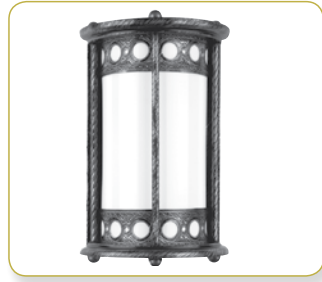

>>c266

>> c267

c266 LAMPING & SIZING OPTIONS

	BODY DIA.	CYLINDER SIZE	OVERALL LGT.	LAMPS	
c266-16	16"	12" x 5.5"	8"	(3) 60W	} ENERGY SAVING LAMPING: FLUORESCENT
c266-18	18"	14" x 6"	9"	(3) 75W	
c266-16F	16"	12" x 5.5"	8"	(2)CFQ26/G24q	
c266-18F	18"	14" x 6"	9"	(2)CFQ26/G24q	

c267 LAMPING & SIZING OPTIONS

	BODY DIA.	BODY LGT.	EXTENDS	LAMPS	
c267-12	12"	18"	6"	(2) 75W	} ENERGY SAVING LAMPING: FLUORESCENT
c267-14	14"	22"	7"	(2) 100W	
c267-12F	12"	18"	6"	(2)CFQ26W/G24q	
c267-14F	14"	22"	7"	(2)CFQ26W/G24q	

METAL & ACRYLIC FINISHES (refer to standard finishes sheet for samples)

PAINT OPTION:
ALL STANDARD FINISHES
PAINT CODE:

ACRYLIC OPTION:
CYLINDER: WHITE ACRYLIC