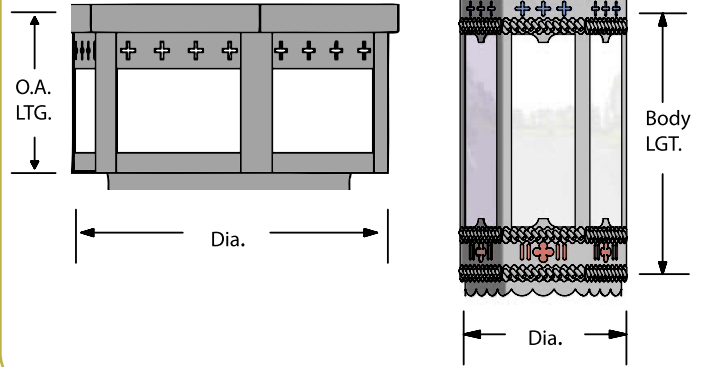

C274/C278

>>c274

>> c278

DRAWING

c274 LAMPING & SIZING OPTIONS

	BODY DIA.	OVERALL LGT.	LAMPS	
c274-14	15"	9"	(3) 60W	} ENERGY SAVING LAMPING: FLUORESCENT
c274-16	17"	9"	(3) 75W	
c274-14F	15"	9"	(2) CFQ26W/G24q	
c274-16F	17"	9"	(2) CFQ26W/G24q	

c278 LAMPING & SIZING OPTIONS

	BODY DIA.	BODY LGT.	EXTENDS	LAMPS	
c278-8	8"	16"	4.5"	(2) 75W	} ENERGY SAVING LAMPING: FLUORESCENT
c278-10	10"	20"	5.5"	(2) 100W	
c278-8F	8"	16"	4.5"	(2) CFQ26W/G24q	
c278-10F	10"	20"	5.5"	(2) CFQ26W/G24q	