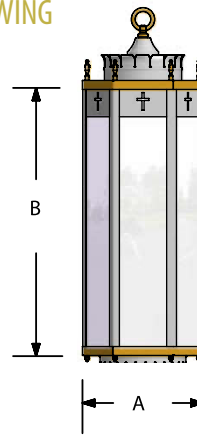

C276/C287

>>c276

>> c287

DRAWING

LAMPING & SIZING OPTIONS

c276

	BODY DIA.	BODY LGT.	OVERALL LGT.	LAMPS
-10	10"	24"	10 Ft.	(1) 200W & (3) 60W
-12	12"	26"	10 Ft.	(1) 300W & (5) 75W
-14	14"	36"	10 Ft.	(1) 500W & (5) 100W
-14F	14"	32"	10 Ft.	(4) CFQ26/GX2q & (1) 300W BR40
-16F	16"	38"	10 Ft.	(6) CFQ26/GX2q & (1) 300W BR40
-14M	14"	32"	10 Ft.	(1)175, (1)250, OR (1) 400W MH & (4)60W
-16M	16"	38"	10 Ft.	(1)175, (1)250, OR (1) 400W MH & (4)60W

c287

	BODY DIA.	BODY LGT.	OVERALL LGT.	LAMPS
-10	10"	24"	8 Ft.	(1) 200W & (3) 60W
-12	12"	28"	10 Ft.	(1) 300W & (5) 75W
-14	14"	34"	10 Ft.	(1) 500W & (5) 100W
-14F	14"	32"	10 Ft.	(4) CFQ26/GX2q & (1) 300W BR40
-16F	16"	38"	10 Ft.	(6) CFQ26/GX2q & (1) 300W BR40
-14M	14"	32"	10 Ft.	(1)175, (1)250, OR (1) 400W MH & (4)60W
-16M	16"	38"	10 Ft.	(1)175, (1)250, OR (1) 400W MH & (4)60W

HANGING OPTIONS

Chain Hung

Stem to canopy allowing up to 32° swivel