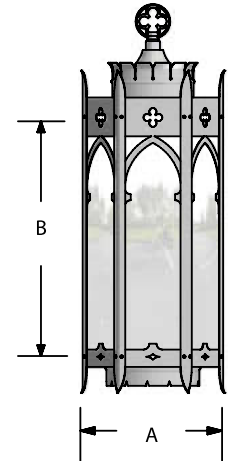

C276/C287

>>c276

>> c287

DRAWING

LAMPING & SIZING OPTIONS

c276

	BODY DIA.	BODY LGT.	OVERALL LGT.	LAMPS
-10	10"	24"	10 Ft.	(1) 200W & (3) 60W
-12	12"	26"	10 Ft.	(1) 300W & (5) 75W
-14	14"	36"	10 Ft.	(1) 500W & (5) 100W
-14F	14"	32"	10 Ft.	(4) CFQ26/GX2q & (1) 300W BR40
-16F	16"	38"	10 Ft.	(6) CFQ26/GX2q & (1) 300W BR40
-14M	14"	32"	10 Ft.	(1)175, (1)250, OR (1) 400W MH & (4)60W
-16M	16"	38"	10 Ft.	(1)175, (1)250, OR (1) 400W MH & (4)60W

c287

	BODY DIA.	BODY LGT.	OVERALL LGT.	LAMPS
-10	10"	24"	8 Ft.	(1) 200W & (3) 60W
-12	12"	28"	10 Ft.	(1) 300W & (5) 75W
-14	14"	34"	10 Ft.	(1) 500W & (5) 100W
-14F	14"	32"	10 Ft.	(4) CFQ26/GX2q & (1) 300W BR40
-16F	16"	38"	10 Ft.	(6) CFQ26/GX2q & (1) 300W BR40
-14M	14"	32"	10 Ft.	(1)175, (1)250, OR (1) 400W MH & (4)60W
-16M	16"	38"	10 Ft.	(1)175, (1)250, OR (1) 400W MH & (4)60W

HANGING OPTIONS

Chain Hung

Stem to canopy allowing up to 32° swivel