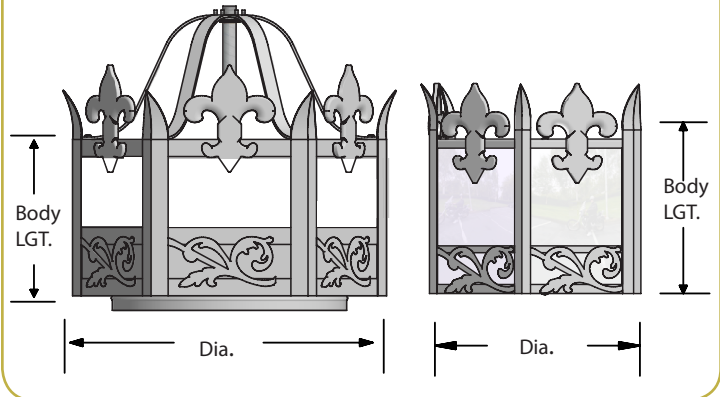

C283/C284

>>c283

>> c284

DRAWING

c283 LAMPING & SIZING OPTIONS

	BODY DIA.	OVERALL LGT.	LAMPS	
c283-14	14"	15"	(3) 60W	
c283-16	16"	17"	(3) 75W	
c283-14F	14"	15"	(2)CFQ26W/G24q	} ENERGY SAVING LAMPING: FLUORESCENT
c283-16F	16"	17"	(2)CFQ26W/G24q	

c284 LAMPING & SIZING OPTIONS

	BODY DIA.	BODY LGT.	EXTENDS	LAMPS	
c284-12	12"	11"	6"	(2) 75W	
c284-12F	12"	11"	6"	(2)CFQ26W/G24q	} ENERGY SAVING LAMPING: FLUORESCENT

METAL & ACRYLIC FINISHES (refer to standard finishes sheet for samples)