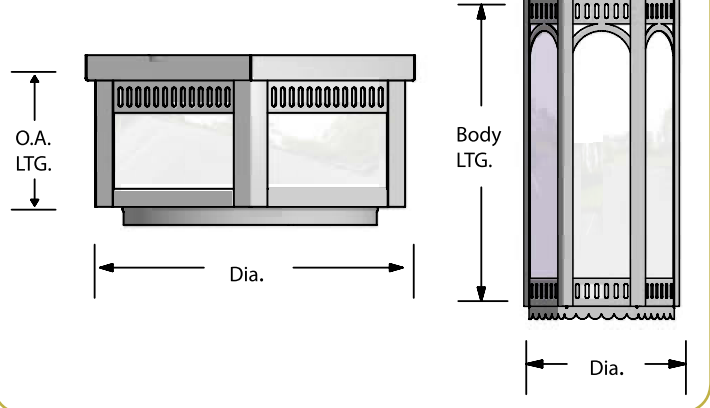

# C288/C291

>>c288

>> c291

## DRAWING

## C288 LAMPING & SIZING OPTIONS

	BODY DIA.	OVERALL LGT.	LAMPS	
c288-14	15"	8.5"	(3) 60W	
c288-16	17"	9.5"	(3) 75W	
c288-14F	15"	8.5"	(2) CFQ26W/G24q	} ENERGY SAVING LAMPING: FLUORESCENT
c288-16F	17"	9.5"	(2) CFQ26W/G24q	

## C291 LAMPING & SIZING OPTIONS

	BODY DIA.	BODY LGT.	EXTENDS	LAMPS	
c291-8	8"	16"	4"	(2) 75W	
c291-10	10"	12"	5"	(2) 100W	
c291-8F	8"	16"	4"	(2) CFQ26W/G24q	} ENERGY SAVING LAMPING: FLUORESCENT
c291-10F	10"	20"	5"	(2) CFQ26W/G24q	