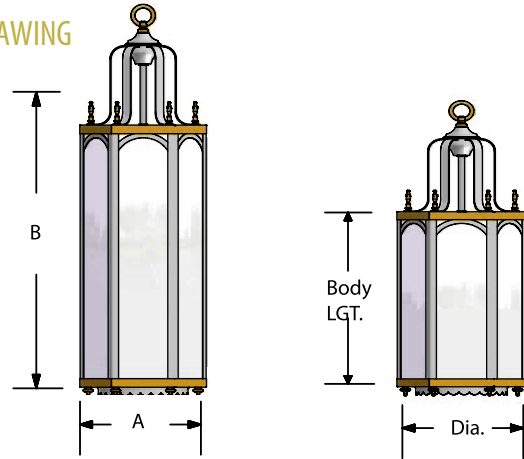

C306/C307

>>c306

>> c307

DRAWING

LAMPING & SIZING OPTIONS

c306

	BODY DIA.	BODY LGT.	OVERALL LGT.	LAMPS
-12	12"	34"	10 Ft.	(1) 300W & (5) 75W
-14	14"	39"	10 Ft.	(1) 500W & (5) 100W
-16	16"	44"	10 Ft.	(1) 500W & (5) 100W
-14F	14"	48"	10 Ft.	(4) FT40/2G11 & (1) 300W BR40
-16F	16"	50"	10 Ft.	(6) FT40/2G11 & (1) 300W BR40
-14M	14"	48"	10 Ft.	(1)175, (1)250, OR (1) 400W MH & (4)60W
-16M	16"	50"	10 Ft.	(1)175, (1)250, OR (1) 400W MH & (4)60W

c307 LAMPING & SIZING OPTIONS

	BODY DIA.	BODY LGG.	OVERALL LGT.	LAMPS
c307-10	10"	22"	4 Ft.	(1) 200W
c307-12	12"	26"	6 Ft.	(1) 300W
c307-10F	10"	26"	4 Ft.	(2) CFQ26W/G24q
c307-12F	12"	30"	6 Ft.	(4) CFQ26W/G24q