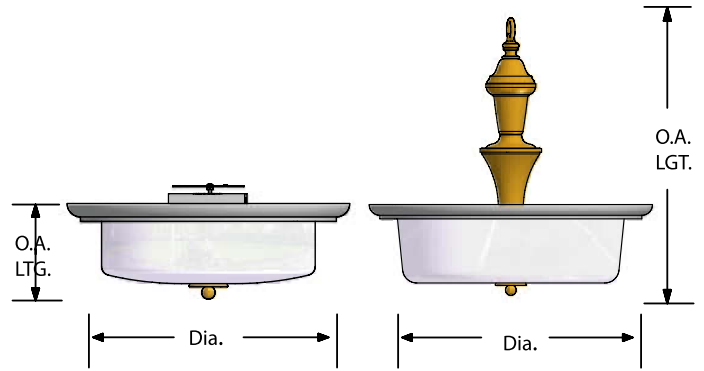

>>c383

>> 4218

DRAWING

C383 LAMPING & SIZING OPTIONS

	BODY DIA.	CYLINDER SIZE	OVERALL LGT.	LAMPS
c383-16	16"	12" x 4"	7"	(3) 60W
c383-18	18"	14" x 4.5"	8"	(3) 75W
c383-16F	16"	12" x 4"	7"	(2)CFQ26/G24q
c383-18F	18"	14" x 4.5"	8"	(2)CFQ26/G24q

ENERGY SAVING
LAMPING:
FLUORESCENT

4218 LAMPING & SIZING OPTIONS

	BODY DIA.	BODY LGT.	CYLINDER SIZE	OVERALL LGT.	LAMPS
4218-16	16"	16"	14" x 4.5"	3 Ft.	(3) 75W
4218-18	18"	17"	16" x 5.5"	3 Ft.	(3) 100W
4218-16F	16"	16"	14" x 4.5"	3 Ft.	(2)CFQ26/G24q
4218-18F	18"	17"	16" x 5.5"	3 Ft.	(2)CFQ26/G24q

ENERGY SAVING
LAMPING:
FLUORESCENT

METAL & ACRYLIC FINISHES (refer to standard finishes sheet for samples)

PAINT OPTION:
ALL STANDARD FINISHES
PAINT CODE:

ACRYLIC OPTION:
SMOOTH WHITE STANDARD